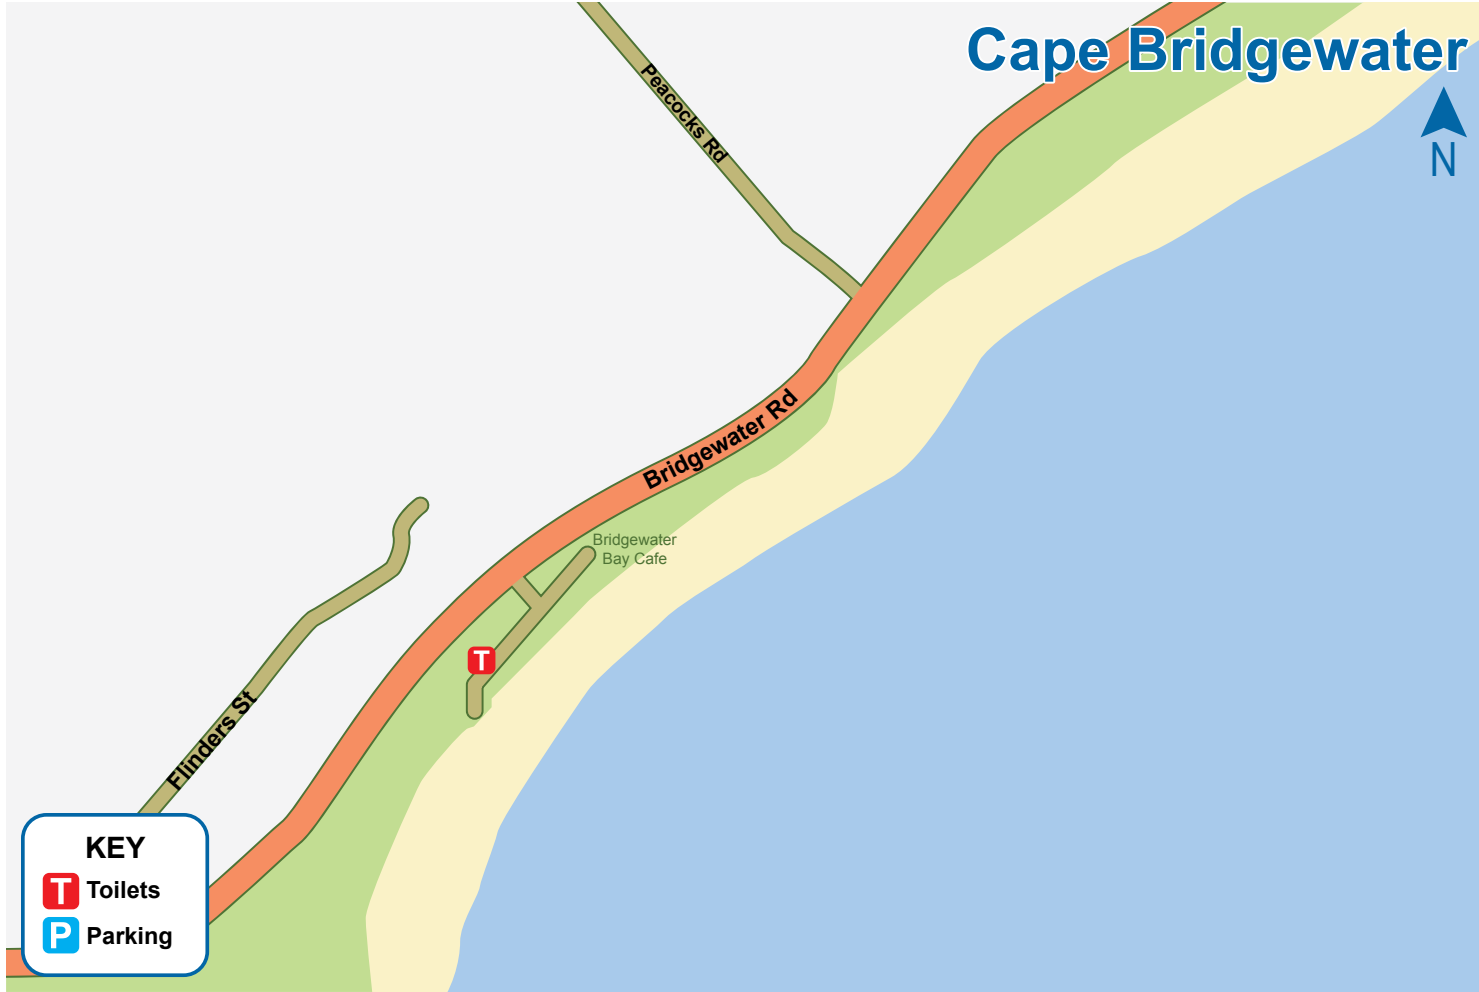

Cape Bridgewater

Peacocks Rd

Bridgewater Rd

Flinders St

Bridgewater Bay Cafe

KEY

- Toilets
- Parking