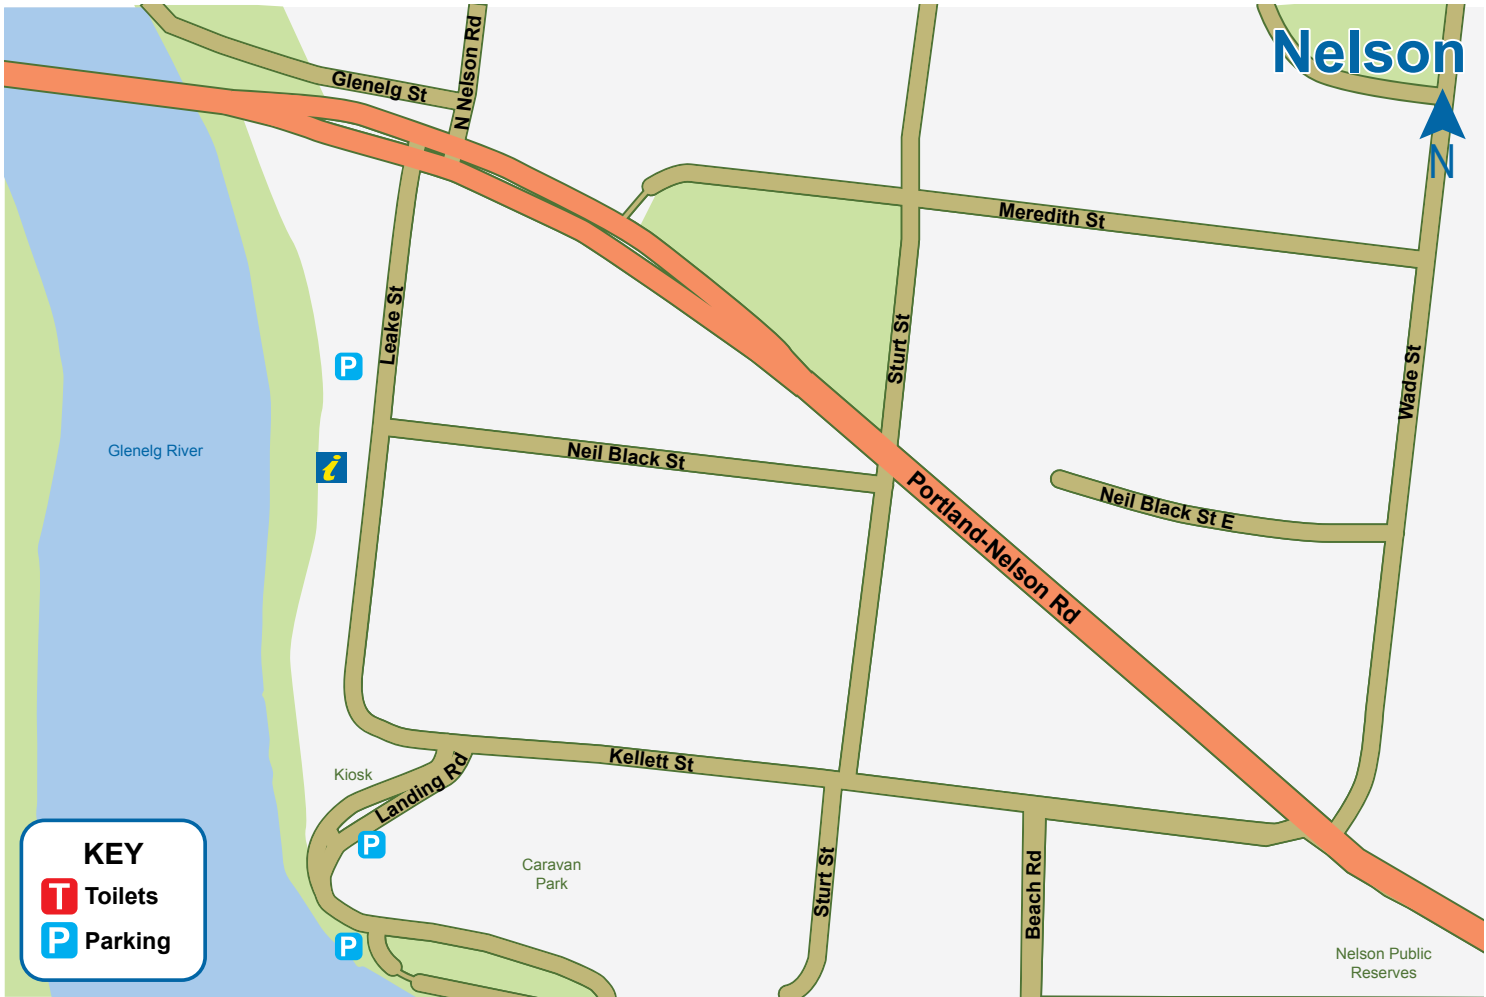

KEY

T Toilets

P Parking

Kiosk

Caravan
Park

Nelson Public
Reserves

TOILETS

Street Name	Location
Street not named	Opposite Nelson Kiosk – behind caravan park

PARKING

Street Name	Bays	Location
Landing Road	1	Front of Kiosk behind caravan park follow blue toilet sign Kellett Street
Landing Road	1	Front of Accessible Fishing Platform
Leake Street	3	Adjacent to playground