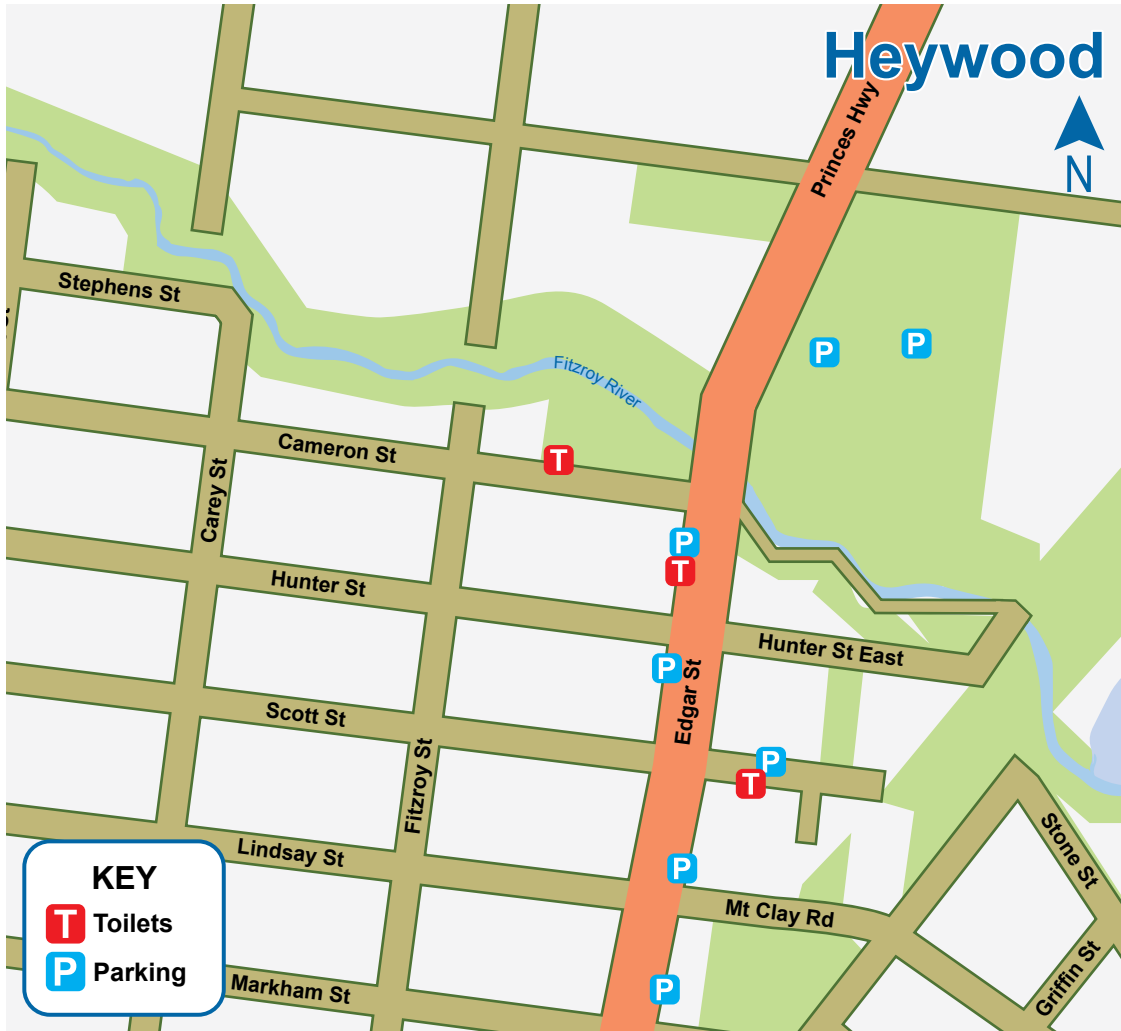

Portland

PARKING

Street Name	Bays	Location
Enter Percy Street	1	Side of IGA & Karate
Percy Street	1	Front of HBH Legal
Charles Street	2	Glenelg Shire Council Offices Portland Car Park
Enter Henty, Tyers, or Hurd Street	6	Safeway Carpark, behind Safeway, Network Video, Amcal Pharmacy and Mighty Cheap. Adjacent Safeway Rear Exit.
Enter Henty, Tyers or Hurd Street	1	Front of Country Target
Henty Street	1	Front of Lemon Grass Restaurant
Henty Street	1	Side of Commonwealth Bank
Julia Street	1	Front of DHHS
Percy Street	1	Front of Newsagent next to Post Office
Percy Street	1	Front of Joys Craftwork
Enter Henty Street	2	In front of Aldi
Bentinck Street	2	Front of Library next to Civic Hall
Bentinck Street	1	Front of Beach House Pizza

Portland

PARKING

Street Name	Bays	Location
Fern Street	2	Front of Portland District Health
Glenelg Street	1	Front of Portland Arts Centre
Lee Breakwater Road	2	Front of Visitor Information Centre
Lee Breakwater Road	2	1 On North Side of Public Toilets and 1 Front of Boat Ramp front of Yacht Club
Glenelg Street	1	Front of Botanic Gardens
Enter Hood Street	3	Front of Fawthrop Centre
Henty Street	1	Front of WoolPress Clinic
Julia Street	1	Front of Bi-Rite
Gawler Street	1	Front of Centrelink
Lee Breakwater Road	2	Nuns Beach Car Park 1 near toilet block and 1 other end near track to cliffs
Canal Court	2	Accessible Fishing Platform

Heywood

KEY

- Toilets
- Parking

TOILETS

Street Name	Location
Scott Street	Scott Street Amenities
Cameron Street	Apex Park
Princes Highway	Customer Service Centre

PARKING

Street Name	Bays	Location
Princes Highway	1	Front of Keatings Pharmacy
Princes Highway	1	Front of Westpac Bank
Edgar Stret	2	Front of Community Hall
Scott Street	1	Front of public toilets
Princes Highway	1	Front of GSC Offices Heywood