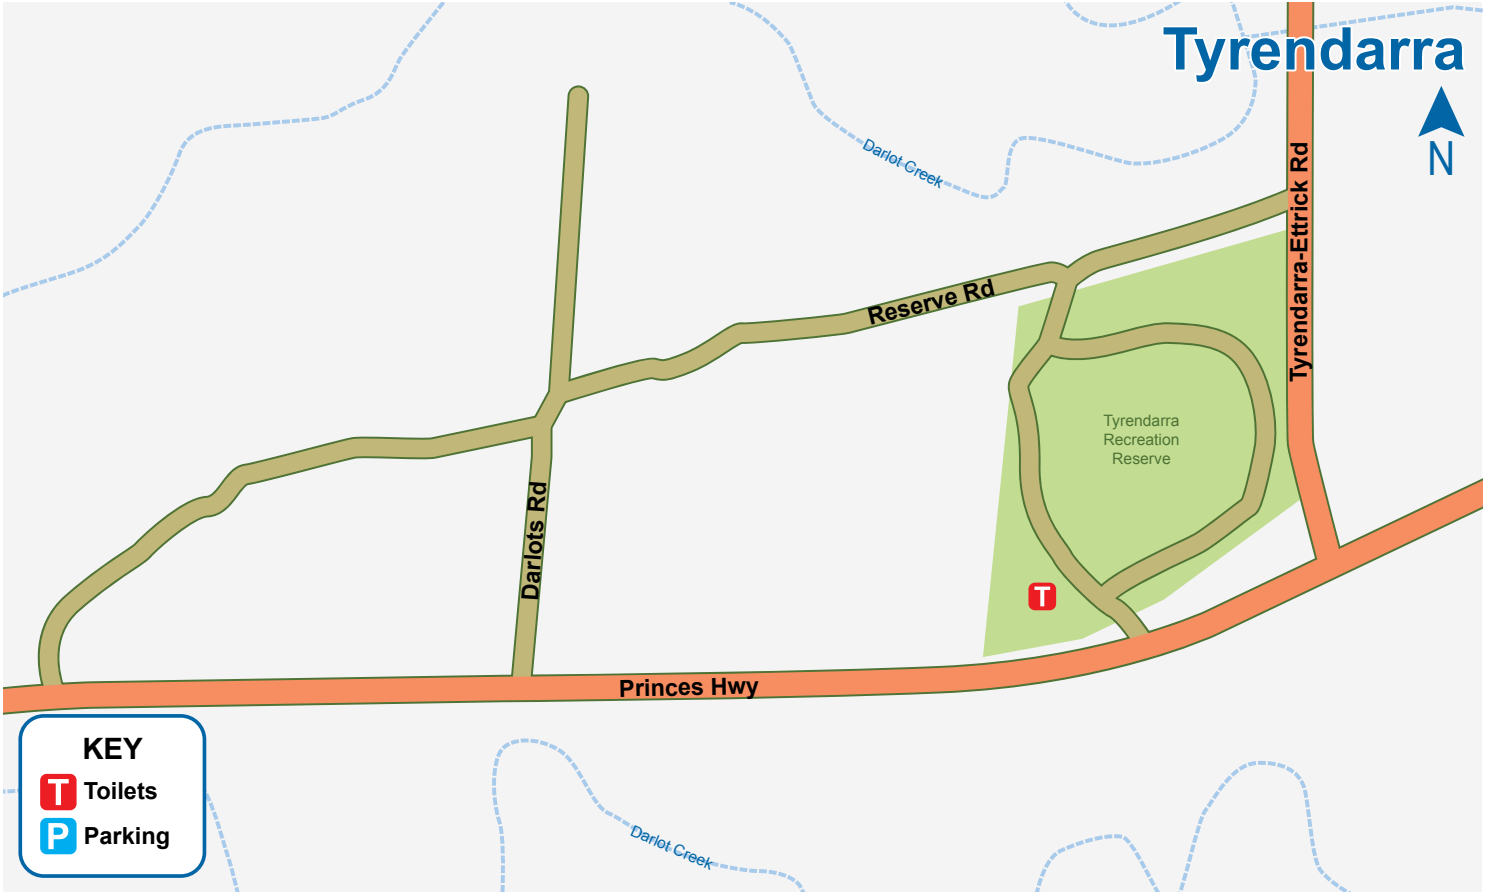

Tyrendarra

KEY

- Toilets
- Parking