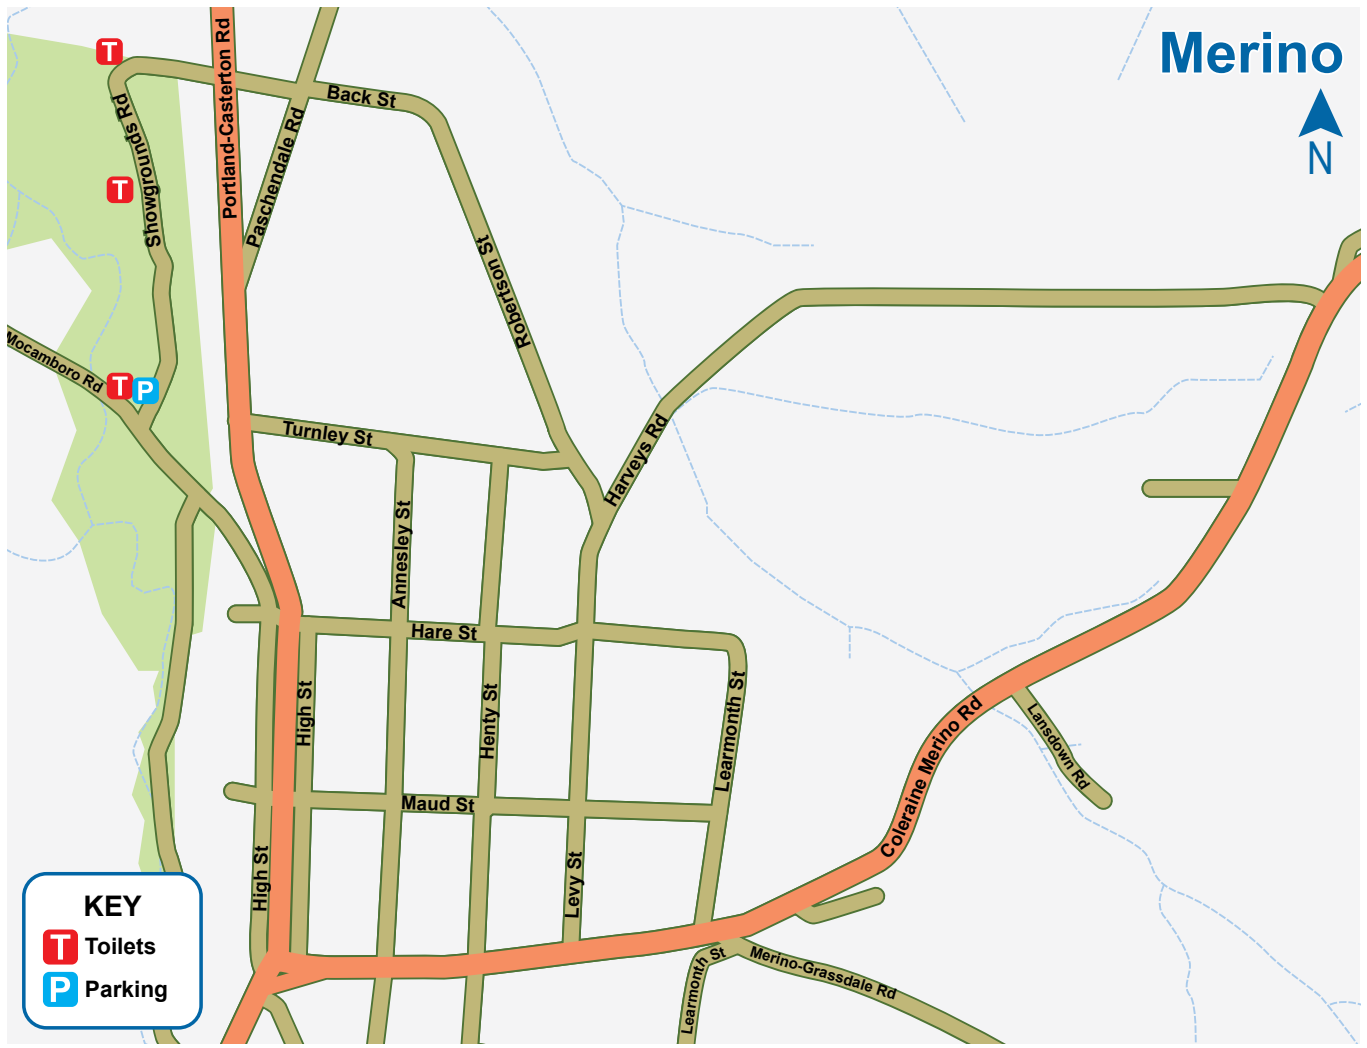

TOILETS

Street Name	Location
Street not named	Opposite Nelson Kiosk – behind caravan park

PARKING

Street Name	Bays	Location
Landing Road	1	Front of Kiosk behind caravan park follow blue toilet sign Kellett Street
Landing Road	1	Front of Accessible Fishing Platform
Leake Street	3	Adjacent to playground

Merino

KEY

- Toilets
- Parking