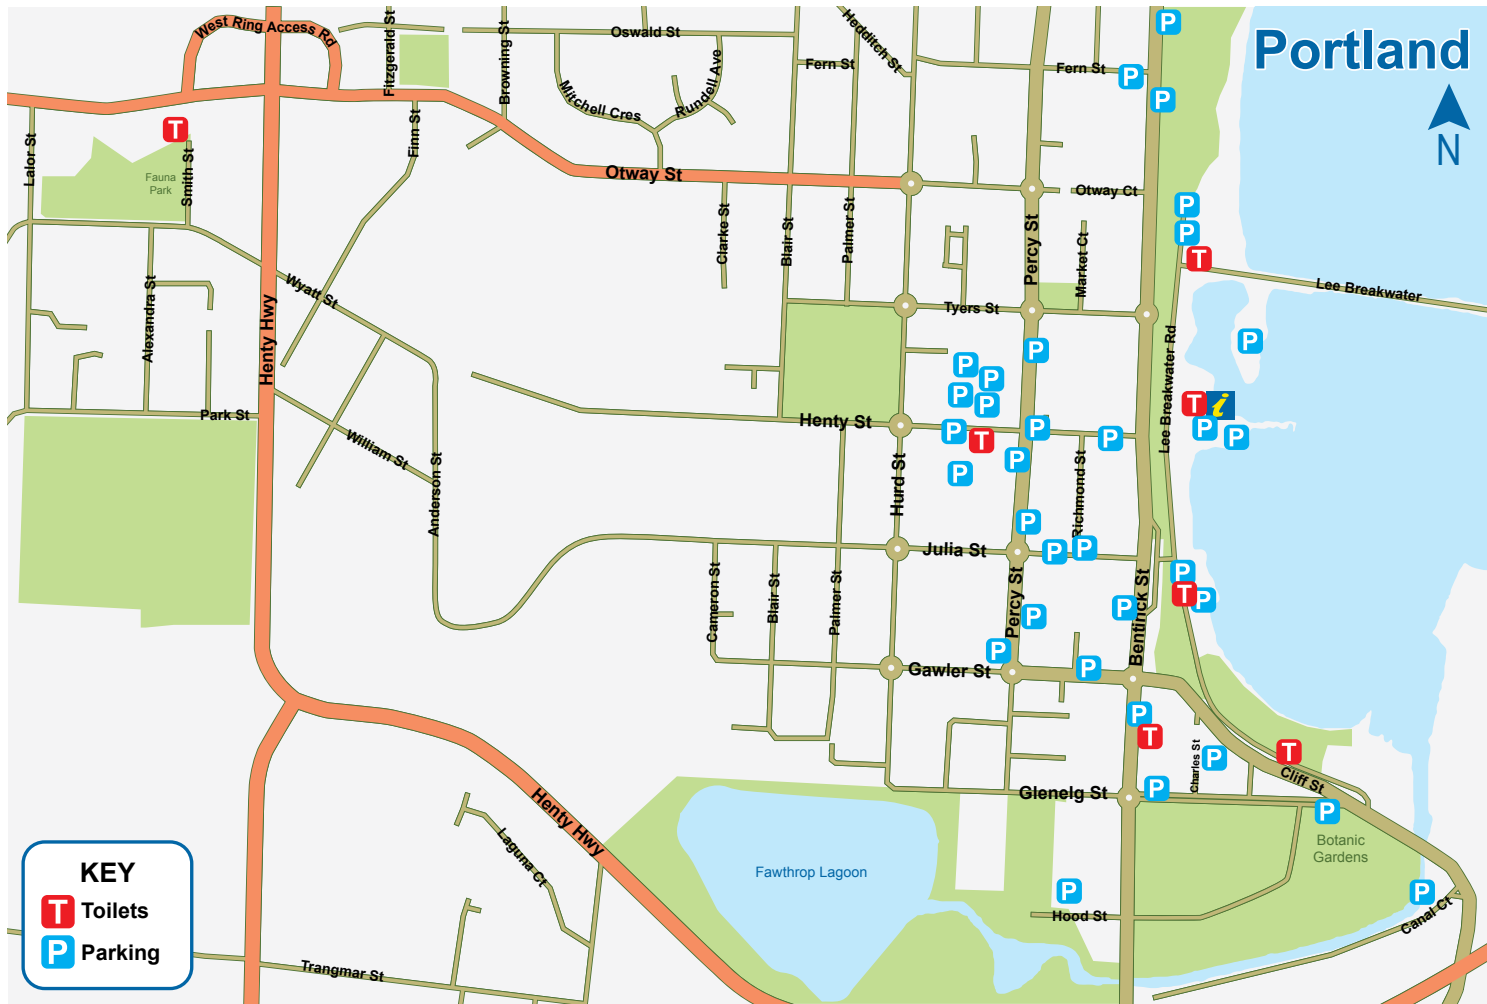

Portland

KEY

- **T** Toilets
- **P** Parking

Portland

TOILETS

Street Name	Location
Bridgewater Road	Husson's Fauna Park
Maritime Museum	Lee Breakwater Road
Boat Ramp	Lee Breakwater Road
Henty Beach Playground	Lee Breakwater Road
Nuns Beach	Lee Breakwater Road
Henty Street	Henty Street Amenities
Bentinck Street	Portland Civic Hall

PARKING

Street Name	Bays	Location
Bentinck Street	1	Front of Ploughed Field Public Toilets
Bentinck Street	2	Front of Ploughed Field War Memorial
Lee Breakwater Road	2	New Boat Ramp facility (with Boat Trailer Access)
Percy Street	1	Front of Guardian Pharmacy