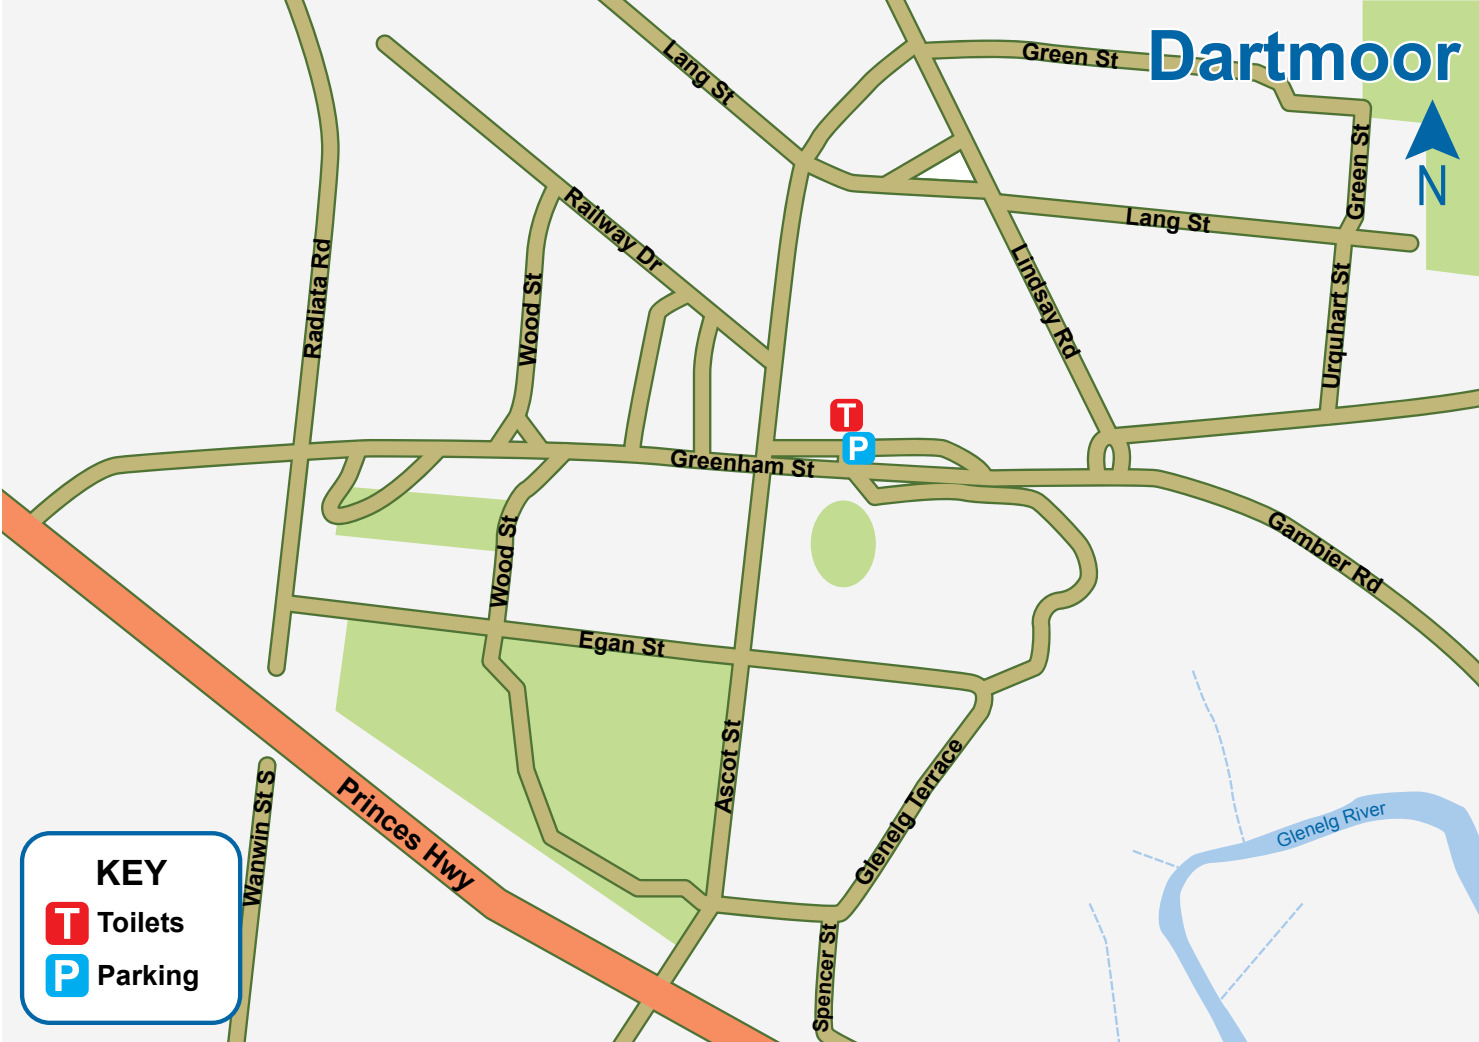

Dartmoor

KEY

- Toilets
- Parking