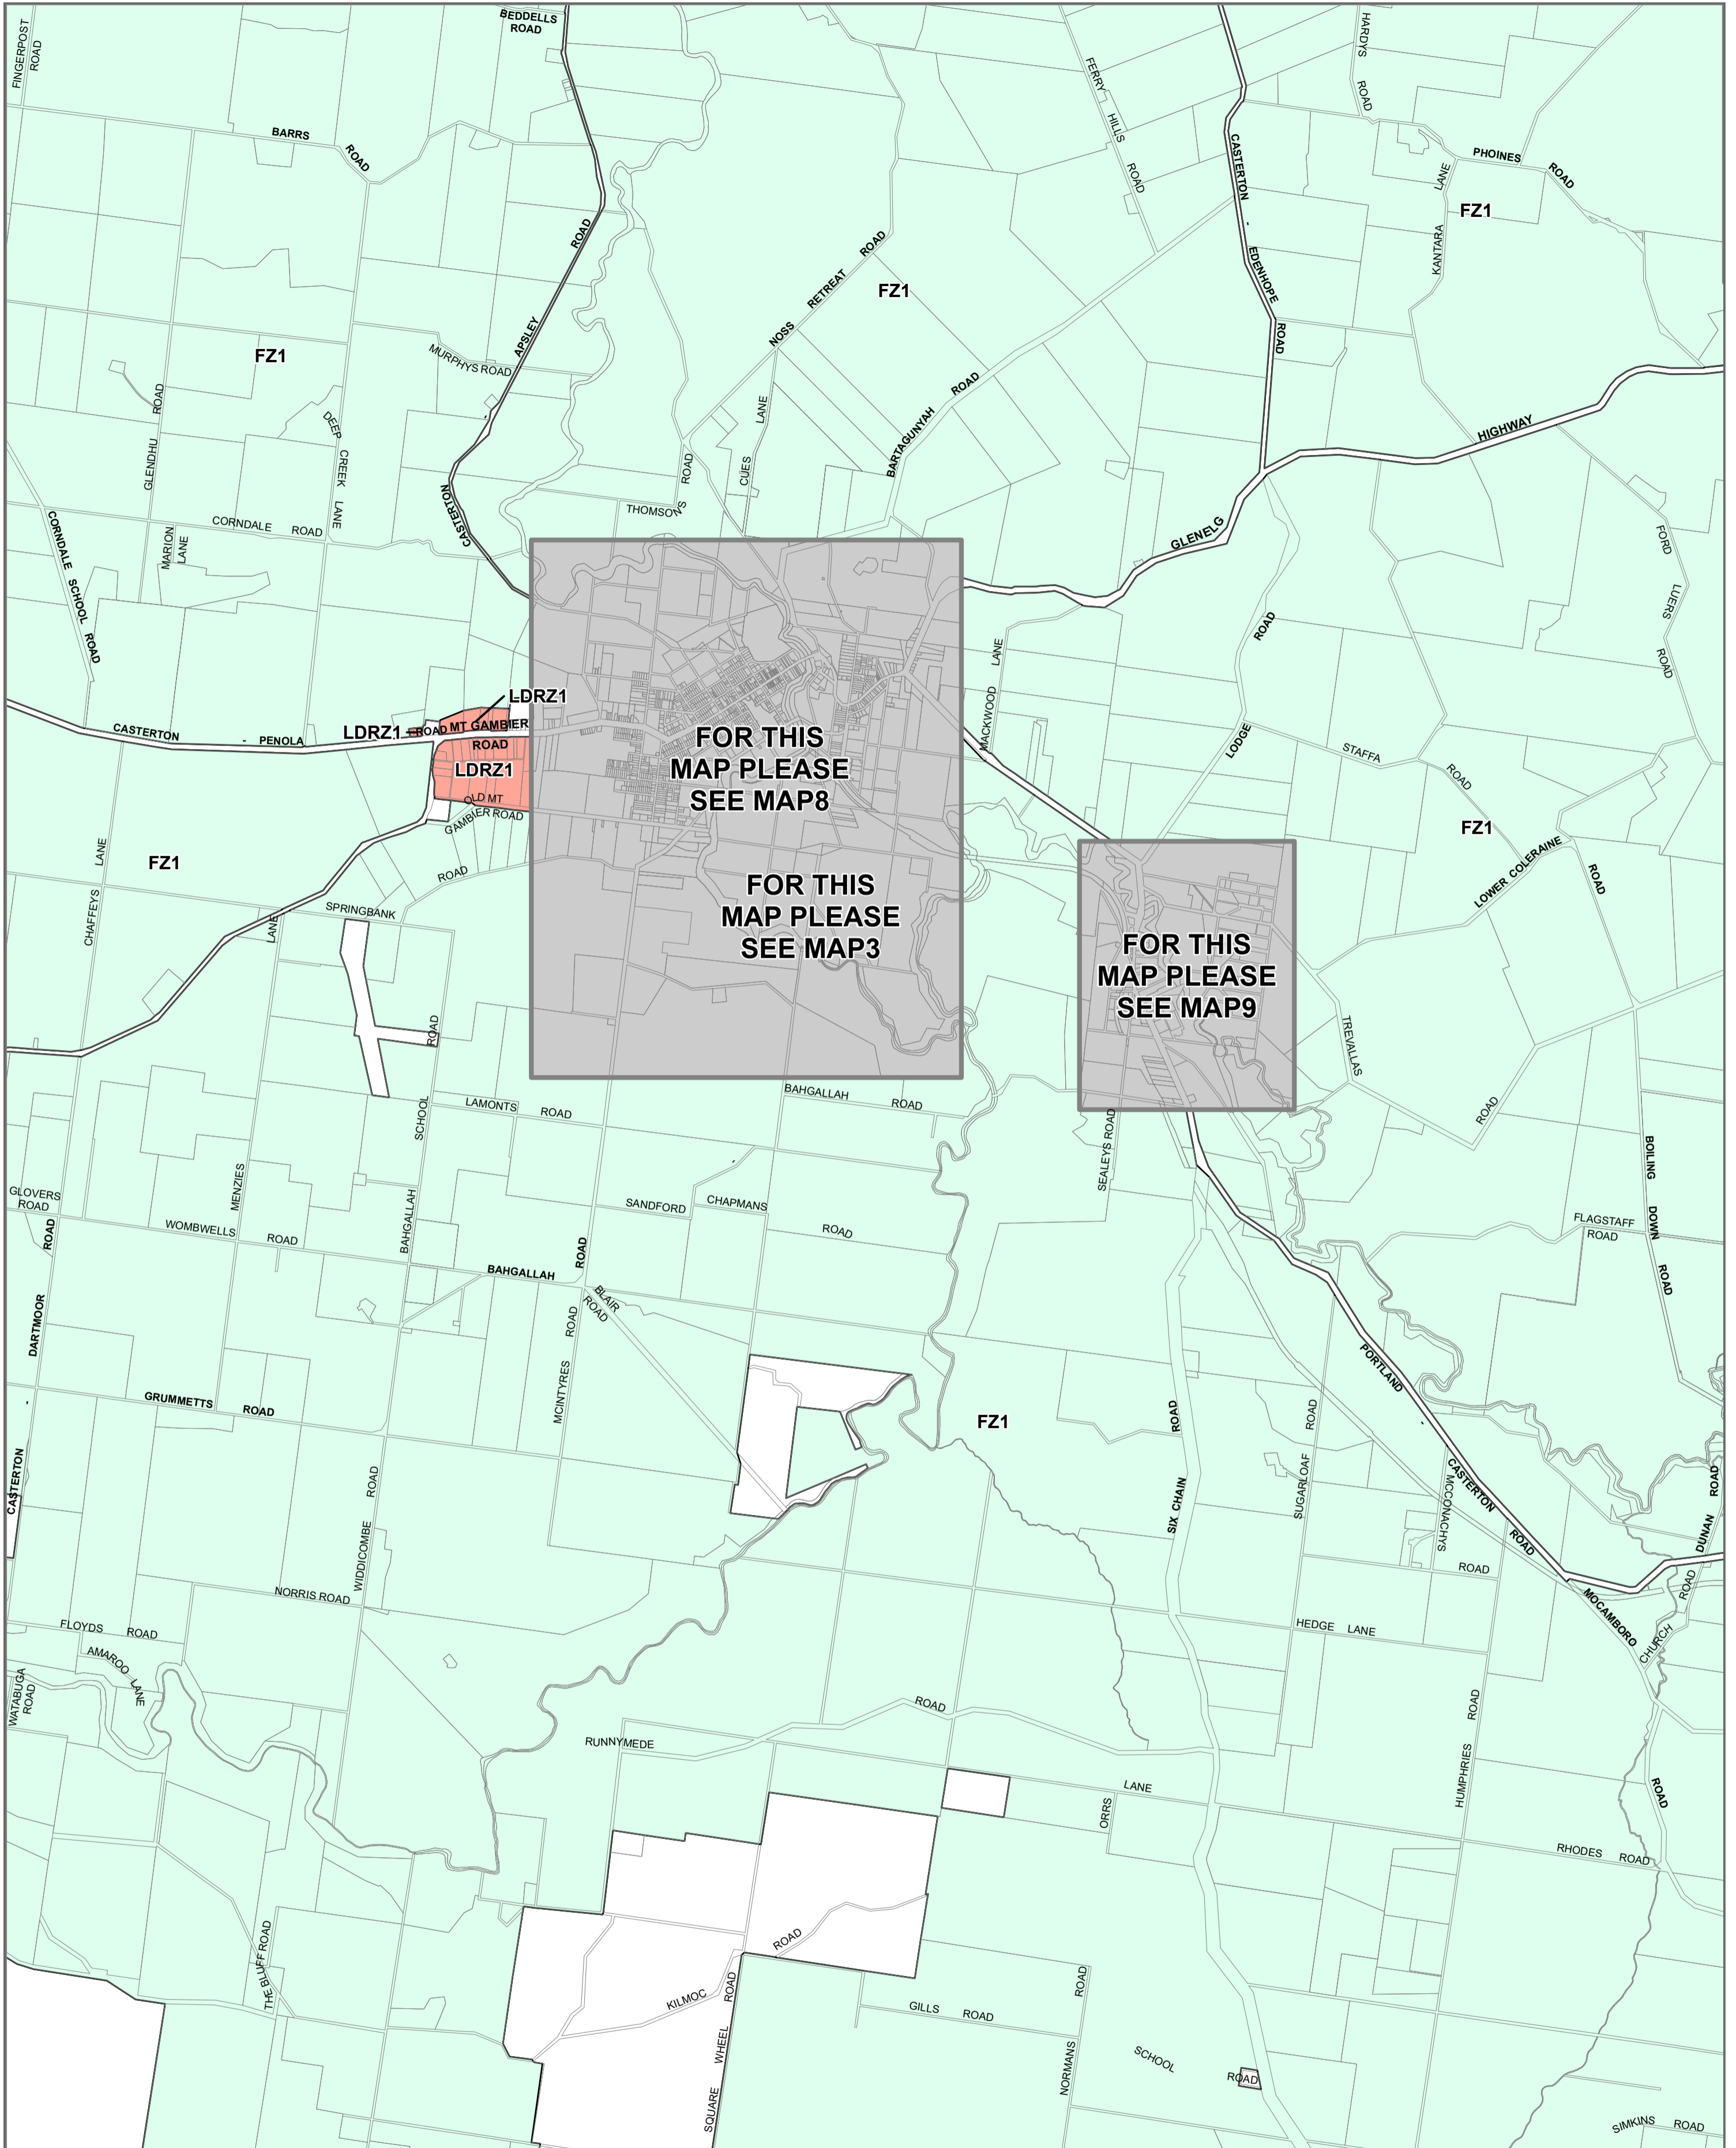

# GLENELG PLANNING SCHEME - LOCAL PROVISION AMENDMENT C106gelg

- LEGEND**
- FZ1 - Farming Zone - Schedule 1
  - LDRZ - Low Density Residential Zone

Municipal Boundary

**Disclaimer**  
This publication may be of assistance to you but the State of Victoria and its employees do not guarantee that the publication is without flaw of any kind or is wholly appropriate for your particular purposes and therefore disclaims all liability for any error, loss or other consequence which may arise from you relying on any information in this publication.

© The State of Victoria Department of Environment, Land, Water and Planning 2021

Australian Map Grid Zone 54

Planning Group  
Printed: 28/04/2021  
Amendment Version: 4

Environment,  
Land, Water  
and Planning

INDEX TO ADJOINING SCHEME MAPS