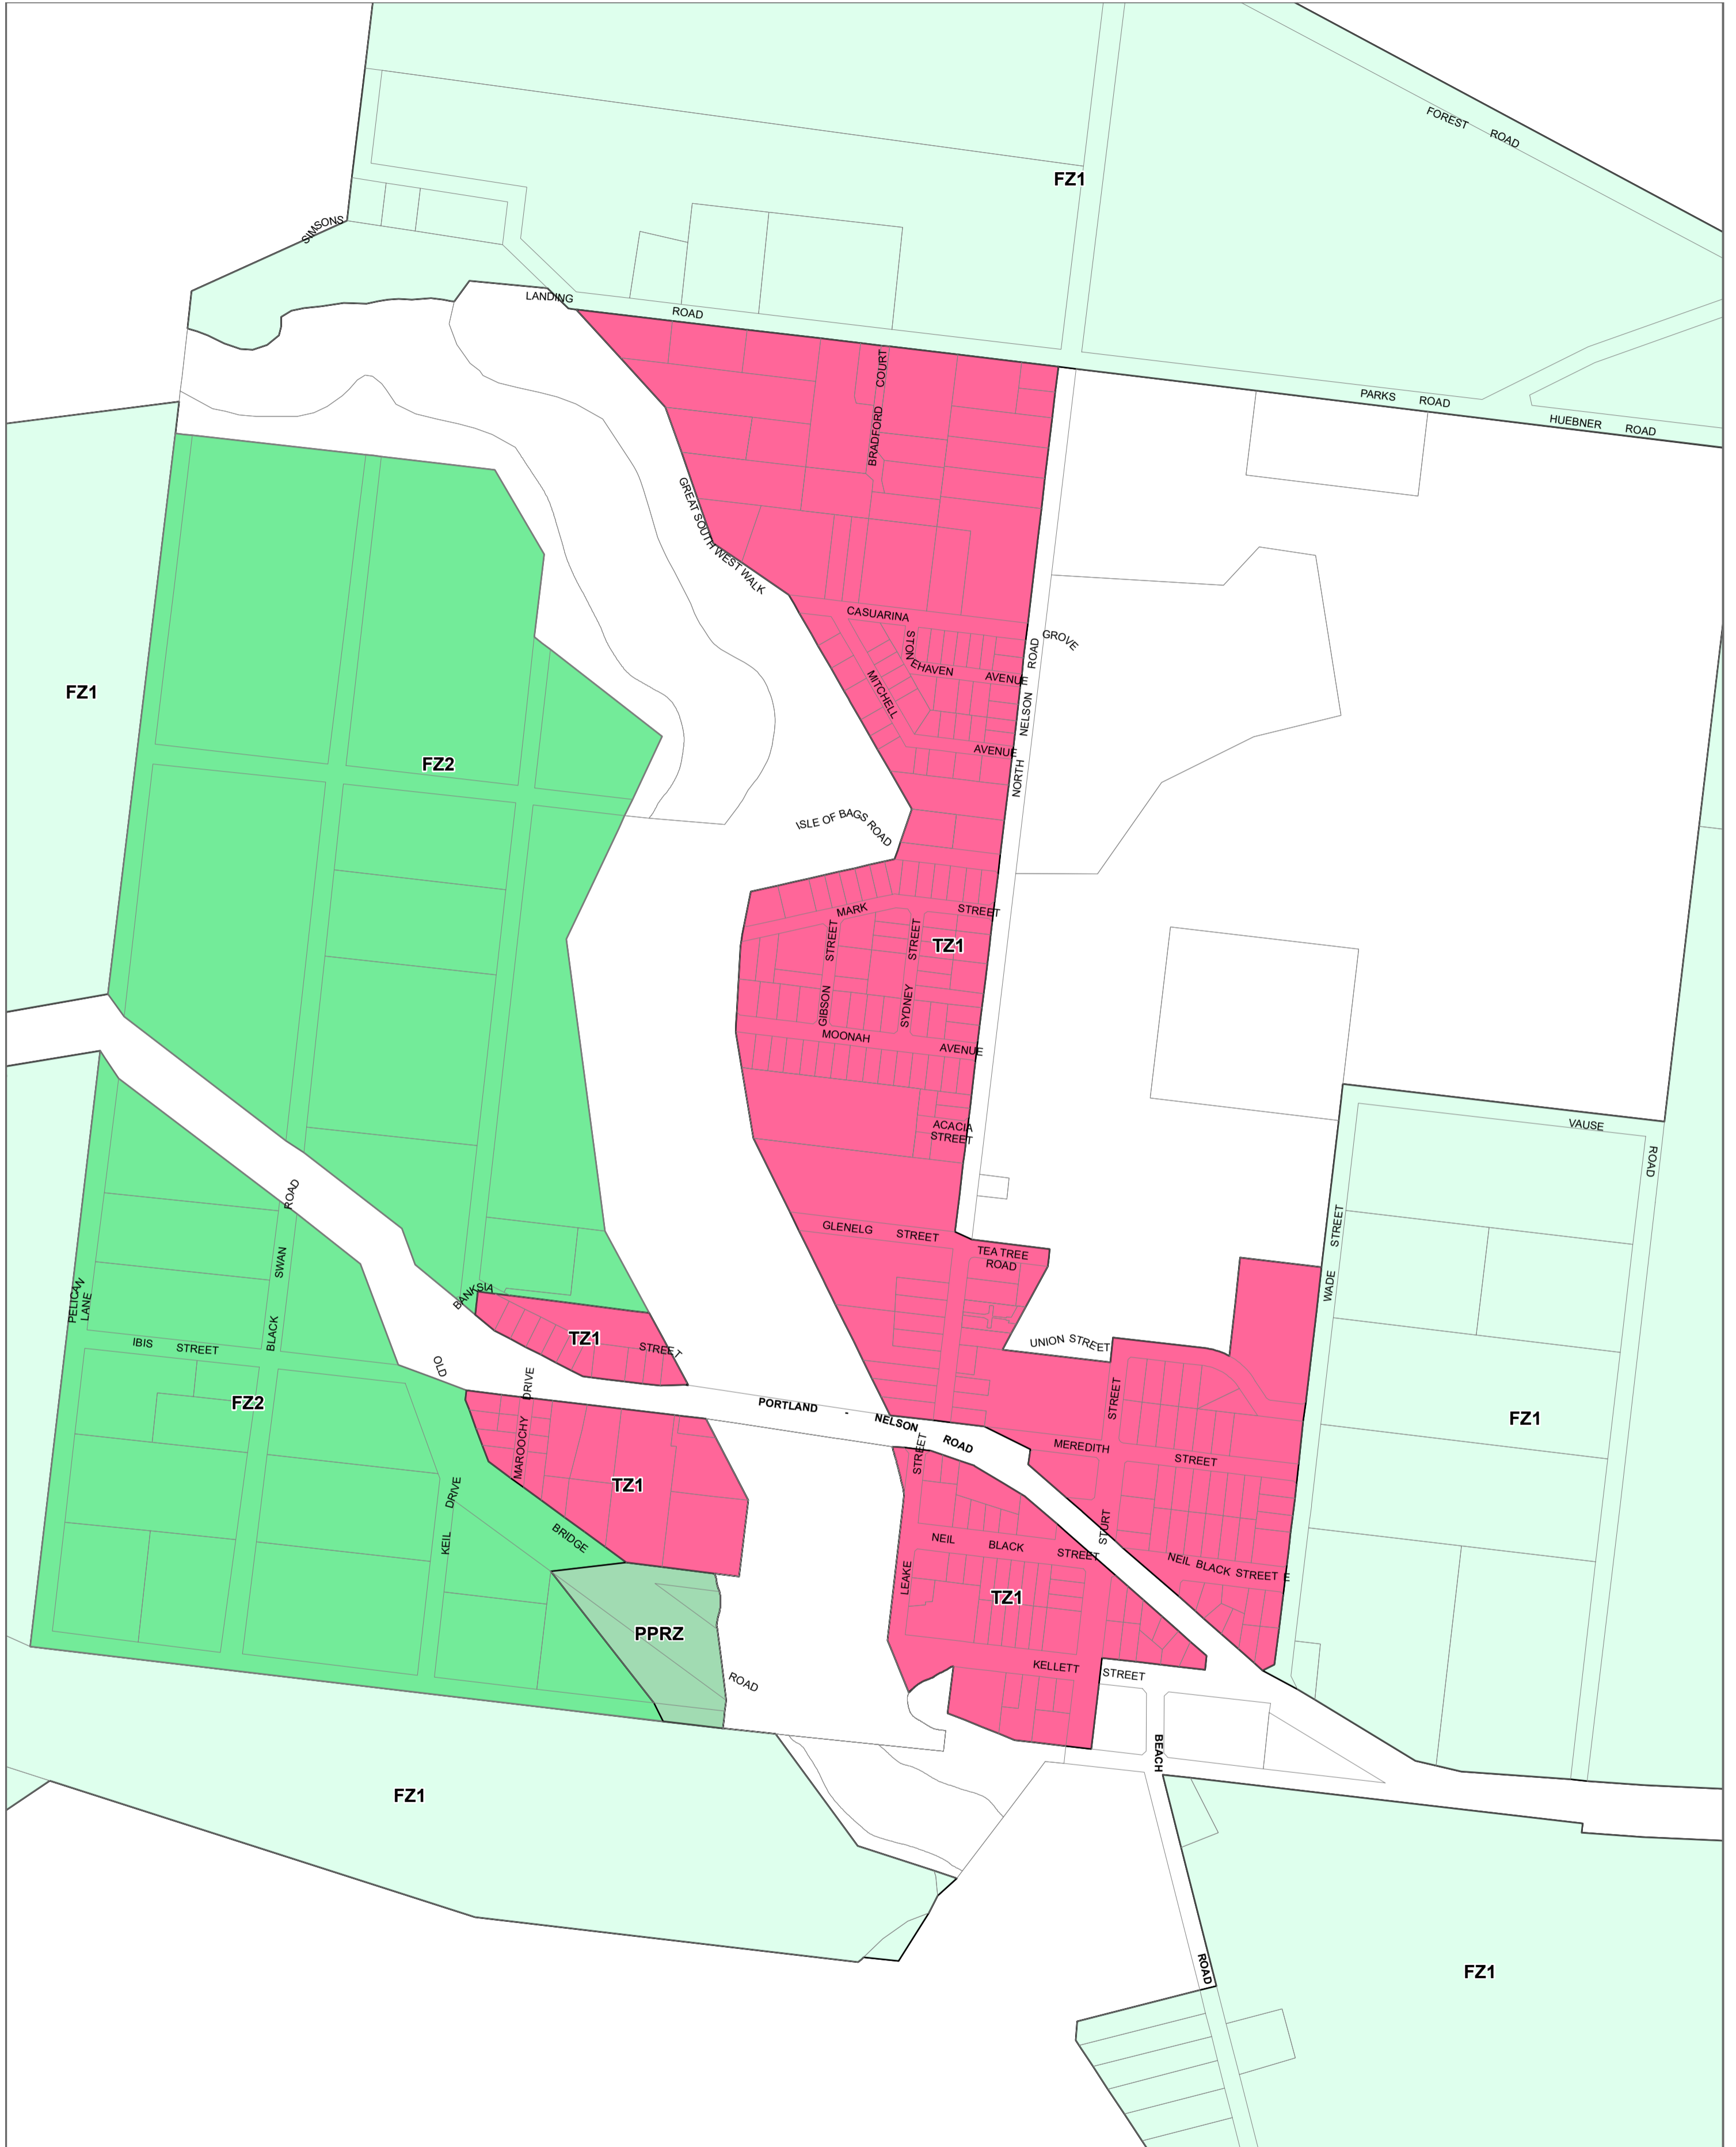

GLENELG PLANNING SCHEME - LOCAL PROVISION AMENDMENT C106gelg

- LEGEND**
- FZ1 - Farming Zone - Schedule 1
 - FZ2 - Farming Zone - Schedule 2
 - PPRZ - Public Park and Recreation Zone
 - TZ - Township Zone

Municipal Boundary

Disclaimer
This publication may be of assistance to you but the State of Victoria and its employees do not guarantee that the publication is without flaw of any kind or is wholly appropriate for your particular purposes and therefore disclaims all liability for any error, loss or other consequence which may arise from you relying on any information in this publication.

© The State of Victoria Department of Environment, Land, Water and Planning 2021

Planning Group
Printed: 28/04/2021
Amendment Version: 4