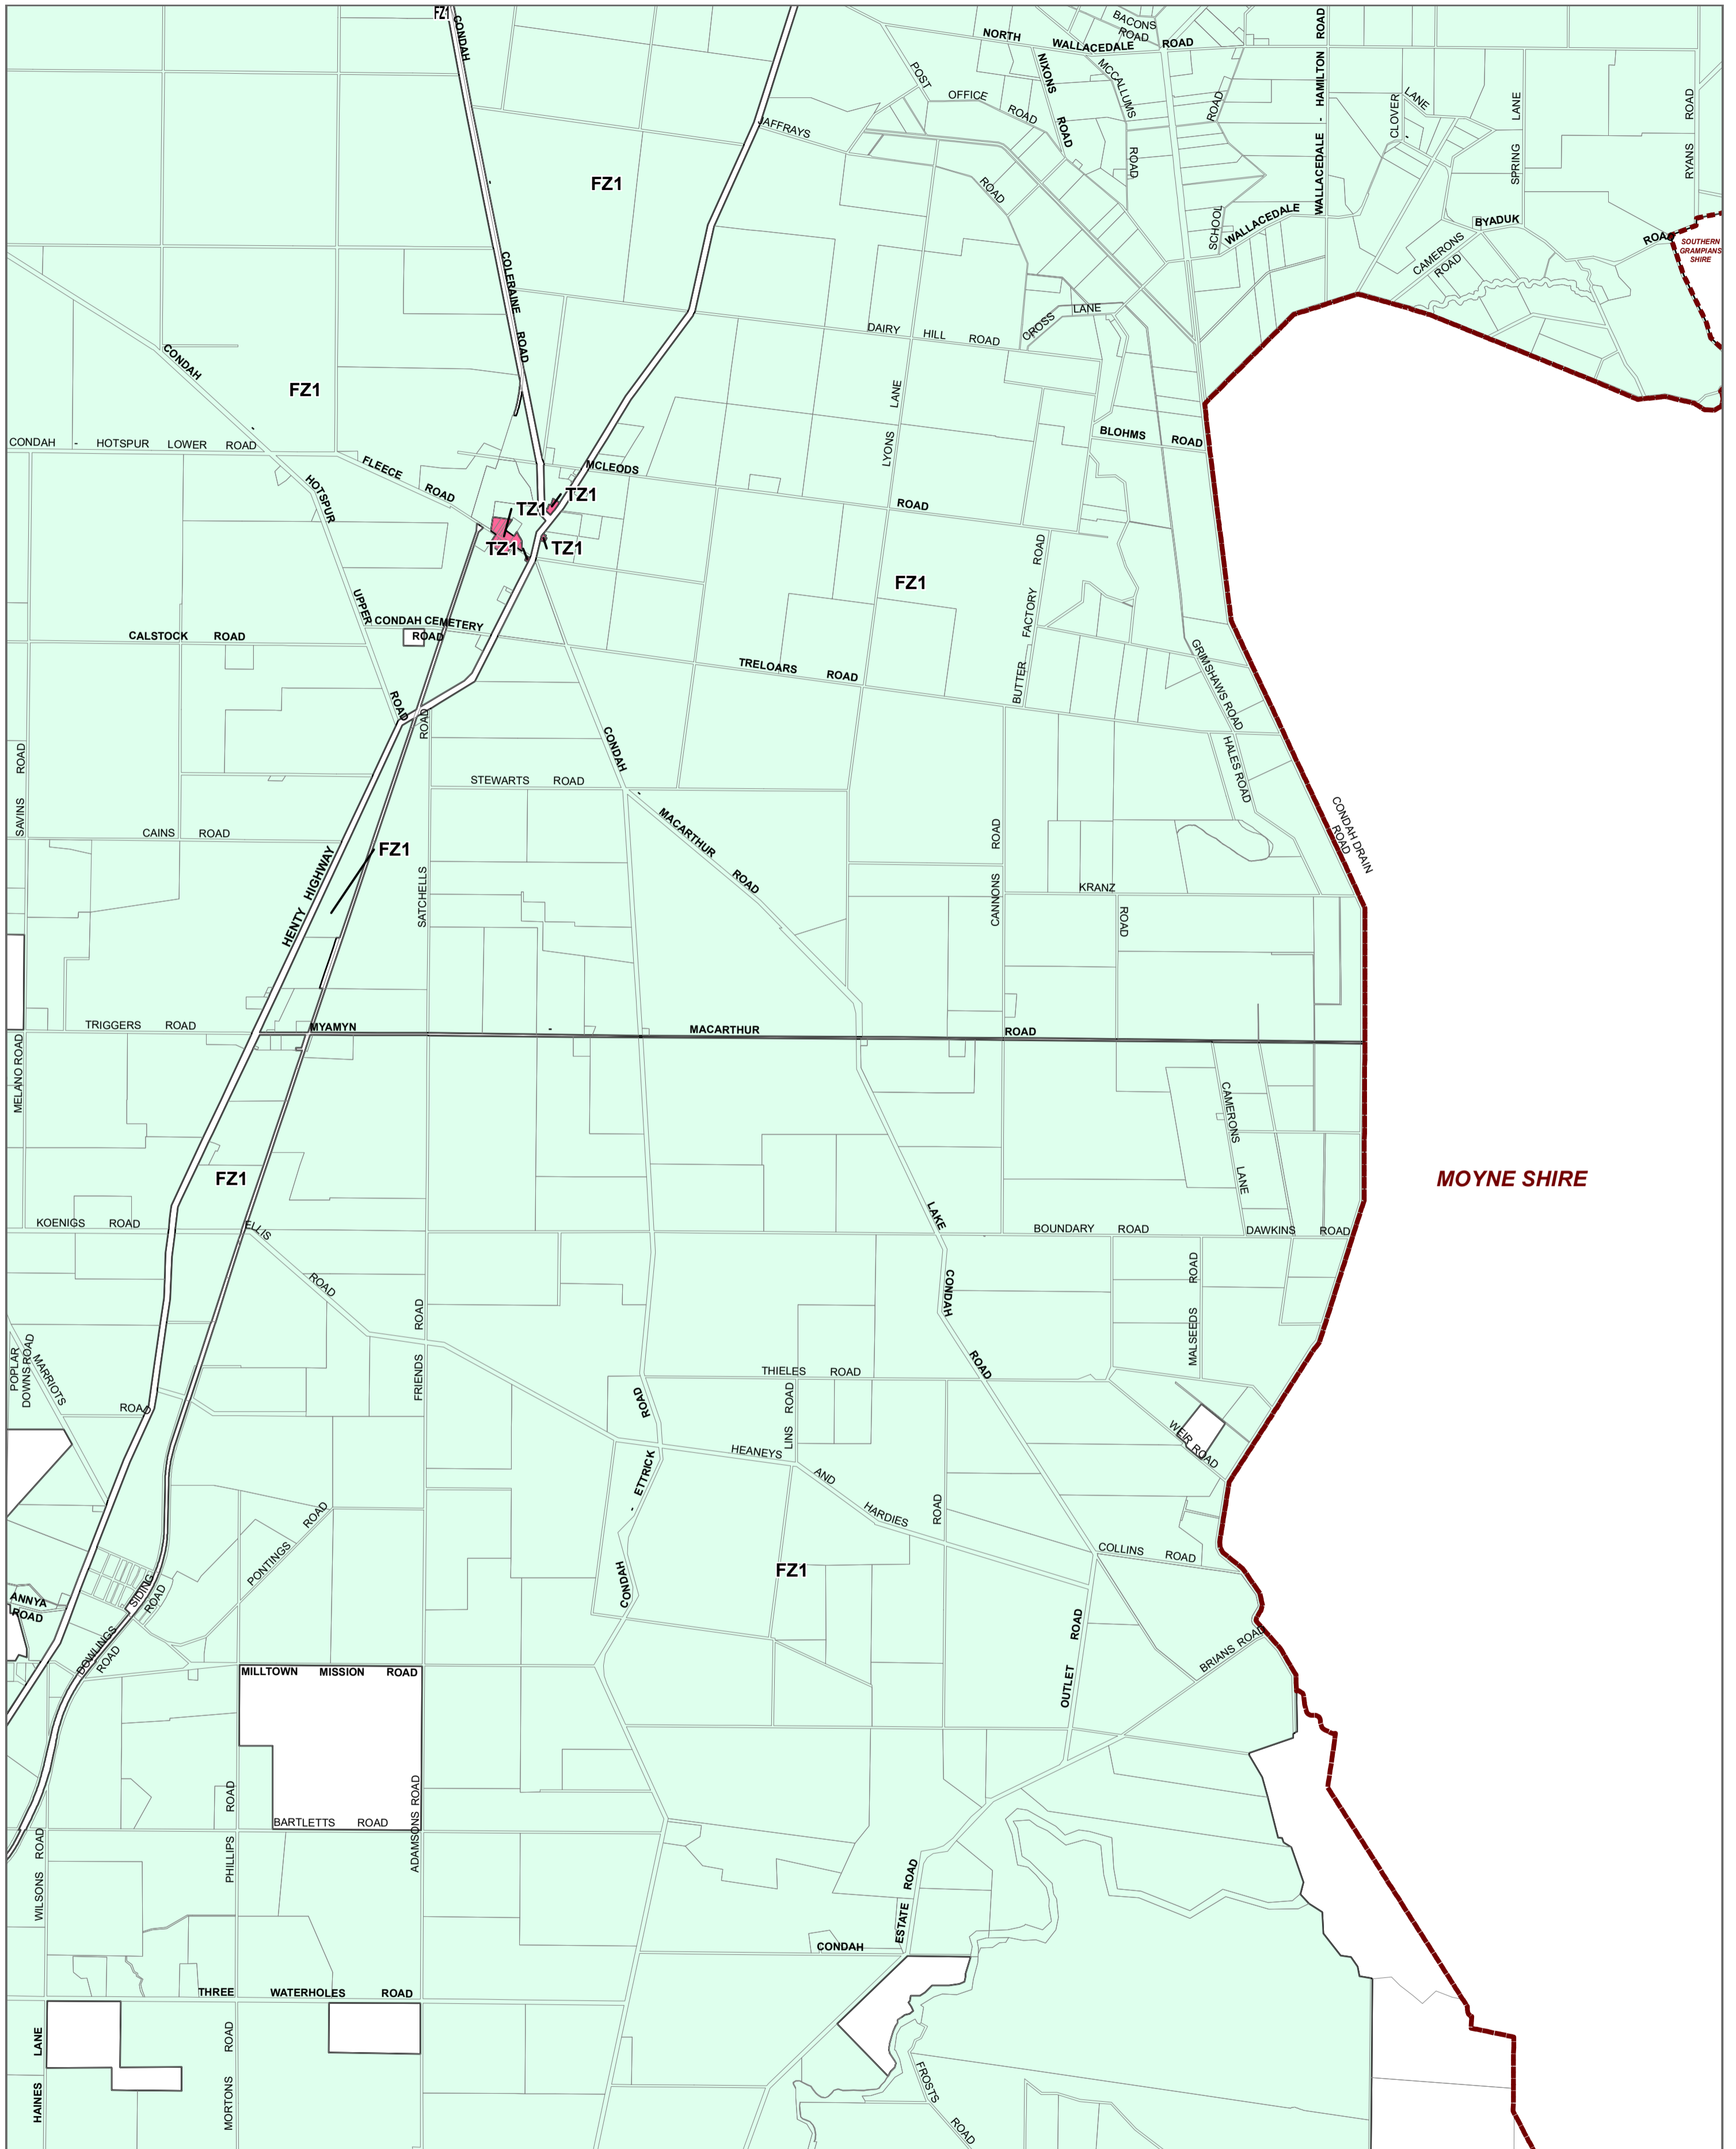

GLENELG PLANNING SCHEME - LOCAL PROVISION AMENDMENT C106gelg

LEGEND
 FZ1 - Farming Zone - Schedule 1
 TZ - Township Zone

Municipal Boundary

Disclaimer
 This publication may be of assistance to you but the State of Victoria and its employees do not guarantee that the publication is without flaw of any kind or is wholly appropriate for your particular purposes and therefore disclaims all liability for any error, loss or other consequence which may arise from you relying on any information in this publication.

© The State of Victoria Department of Environment, Land, Water and Planning 2021

Australian Map Grid Zone 54

Planning Group
 Printed: 28/04/2021
 Amendment Version: 4

INDEX TO ADJOINING SCHEME MAPS