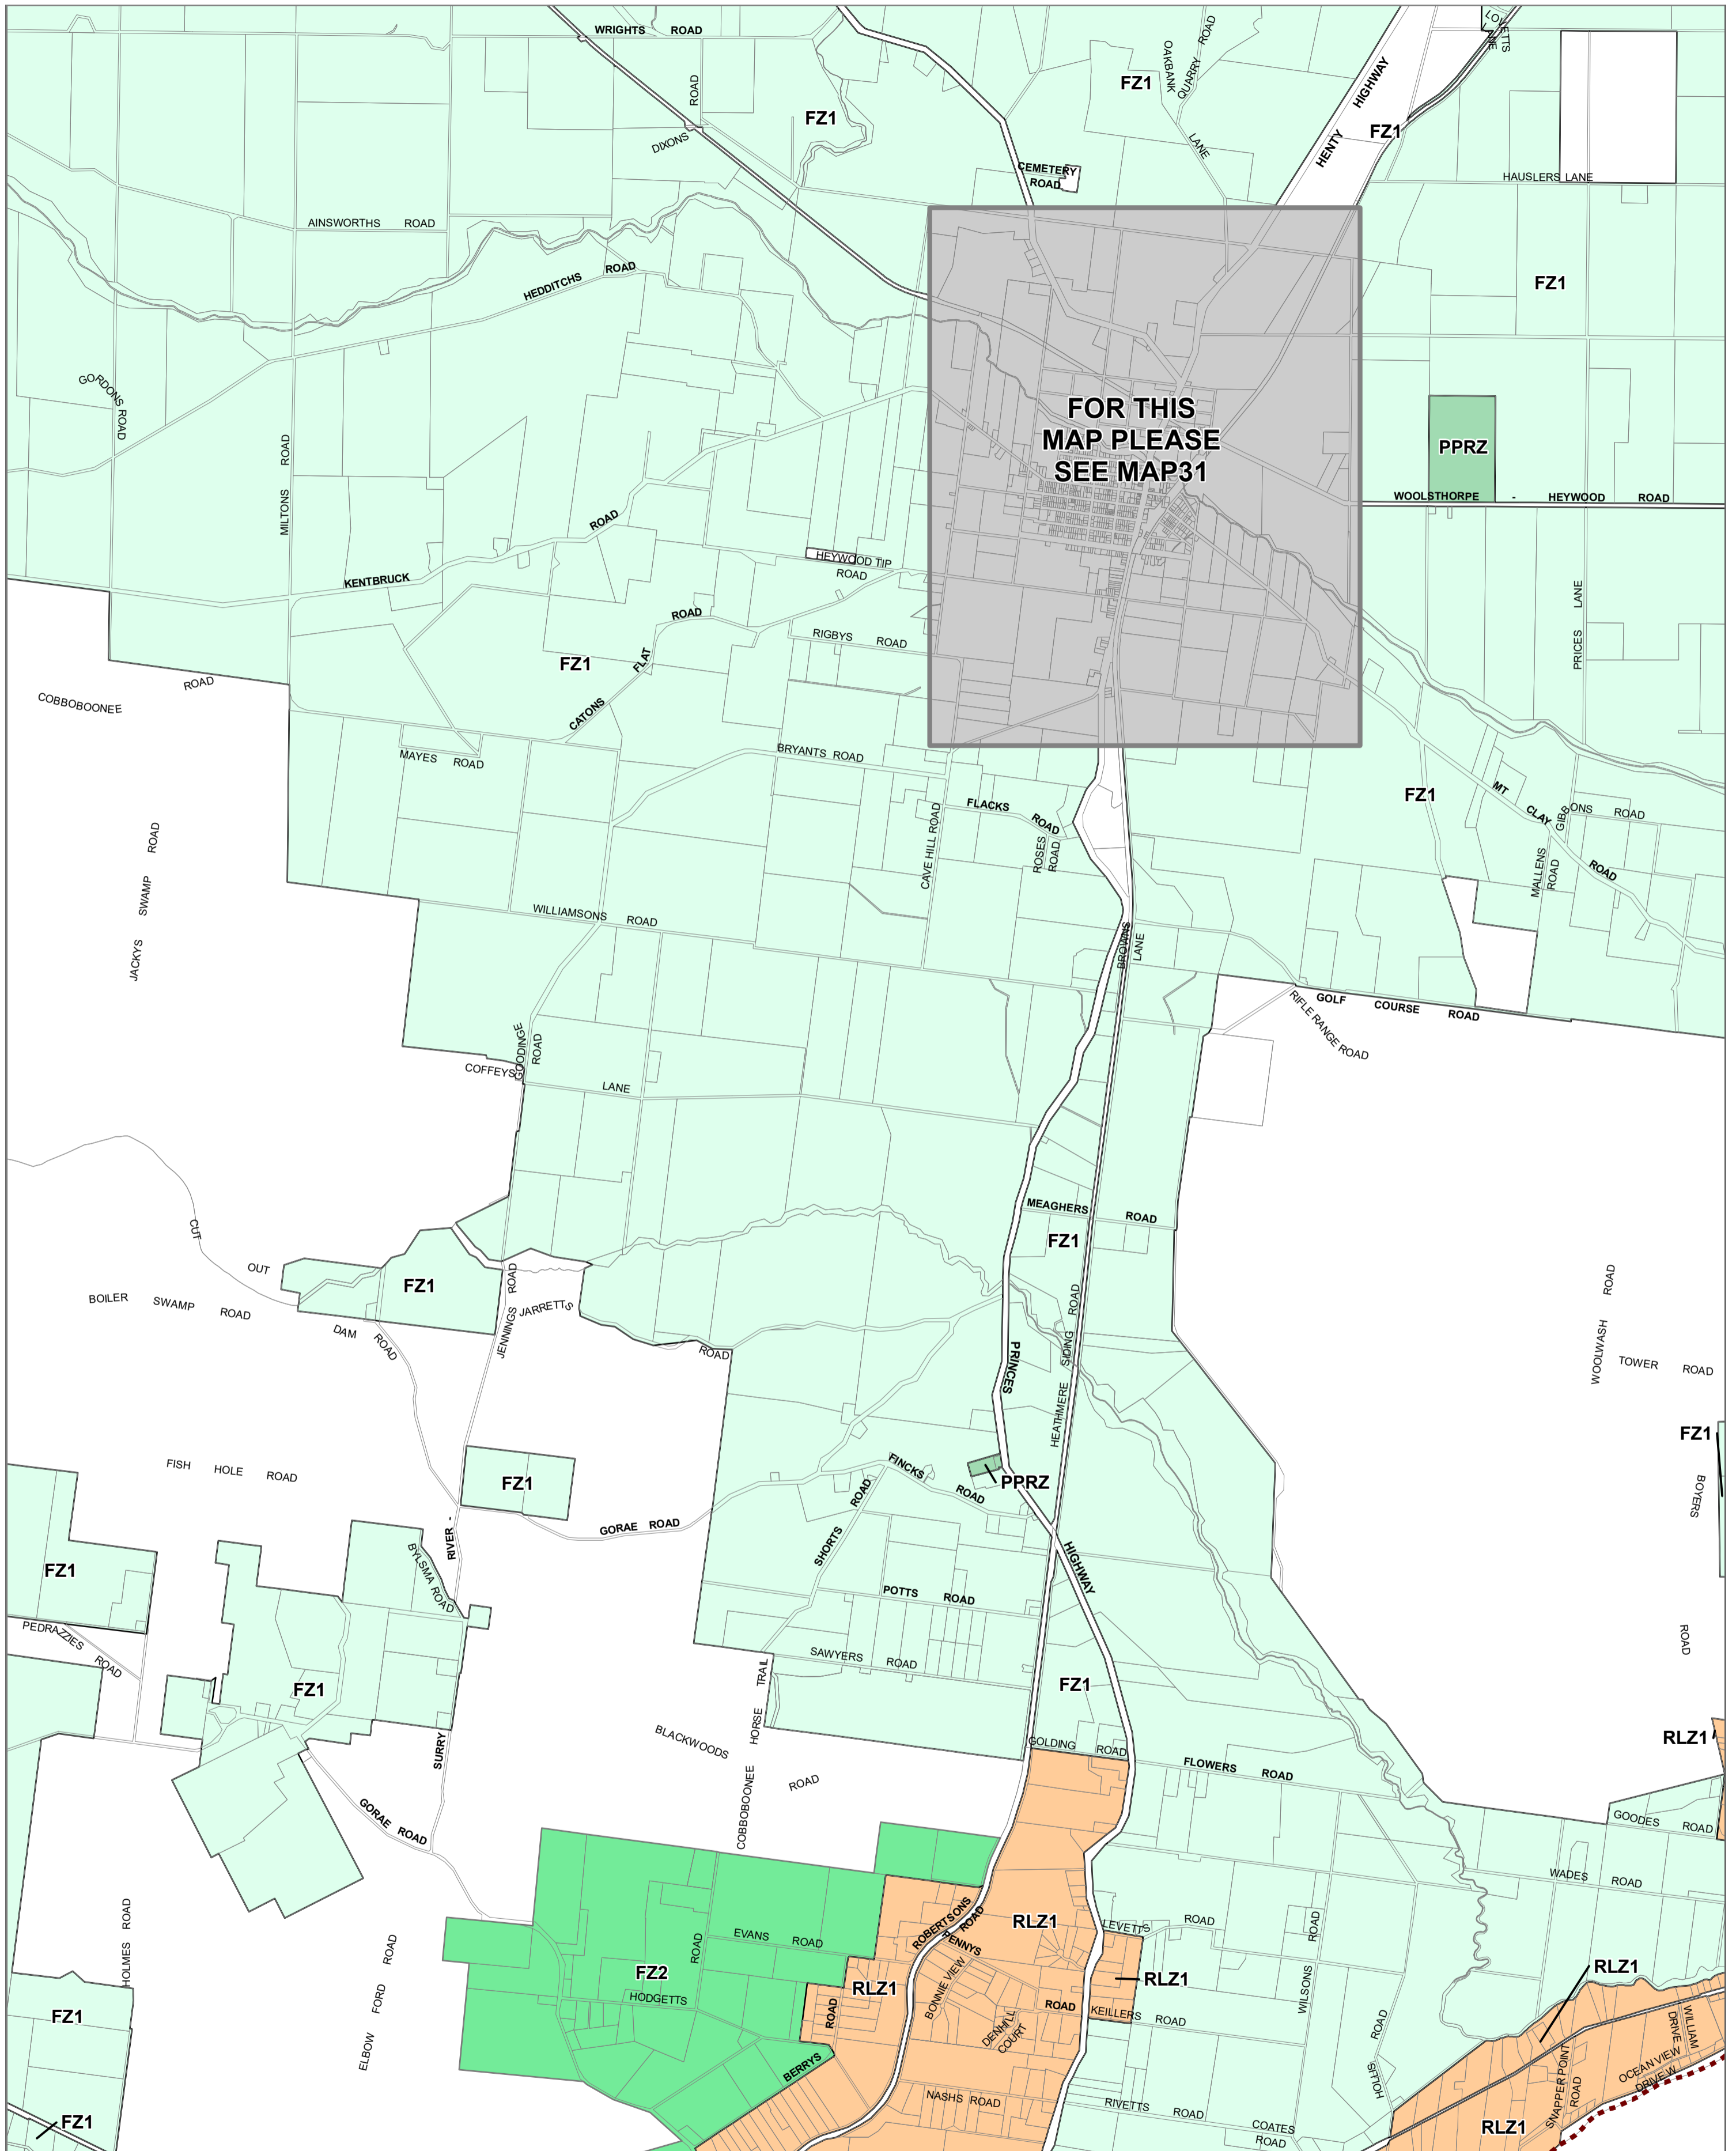

# GLENELG PLANNING SCHEME - LOCAL PROVISION AMENDMENT C106gelg

- LEGEND**
- Farming Zone - Schedule 1
  - Farming Zone - Schedule 2
  - LDRZ - Low Density Residential Zone
  - PPRZ - Public Park and Recreation Zone
  - PUZ7 - Public Use Zone - Other Public Use
  - RLZ - Rural Living Zone

© The State of Victoria Department of Environment, Land, Water and Planning 2021

Australian Map Grid Zone 54

Planning Group  
Printed: 12/11/2021  
Amendment Version: 9

Environment,  
Land, Water  
and Planning

INDEX TO ADJOINING SCHEME MAPS