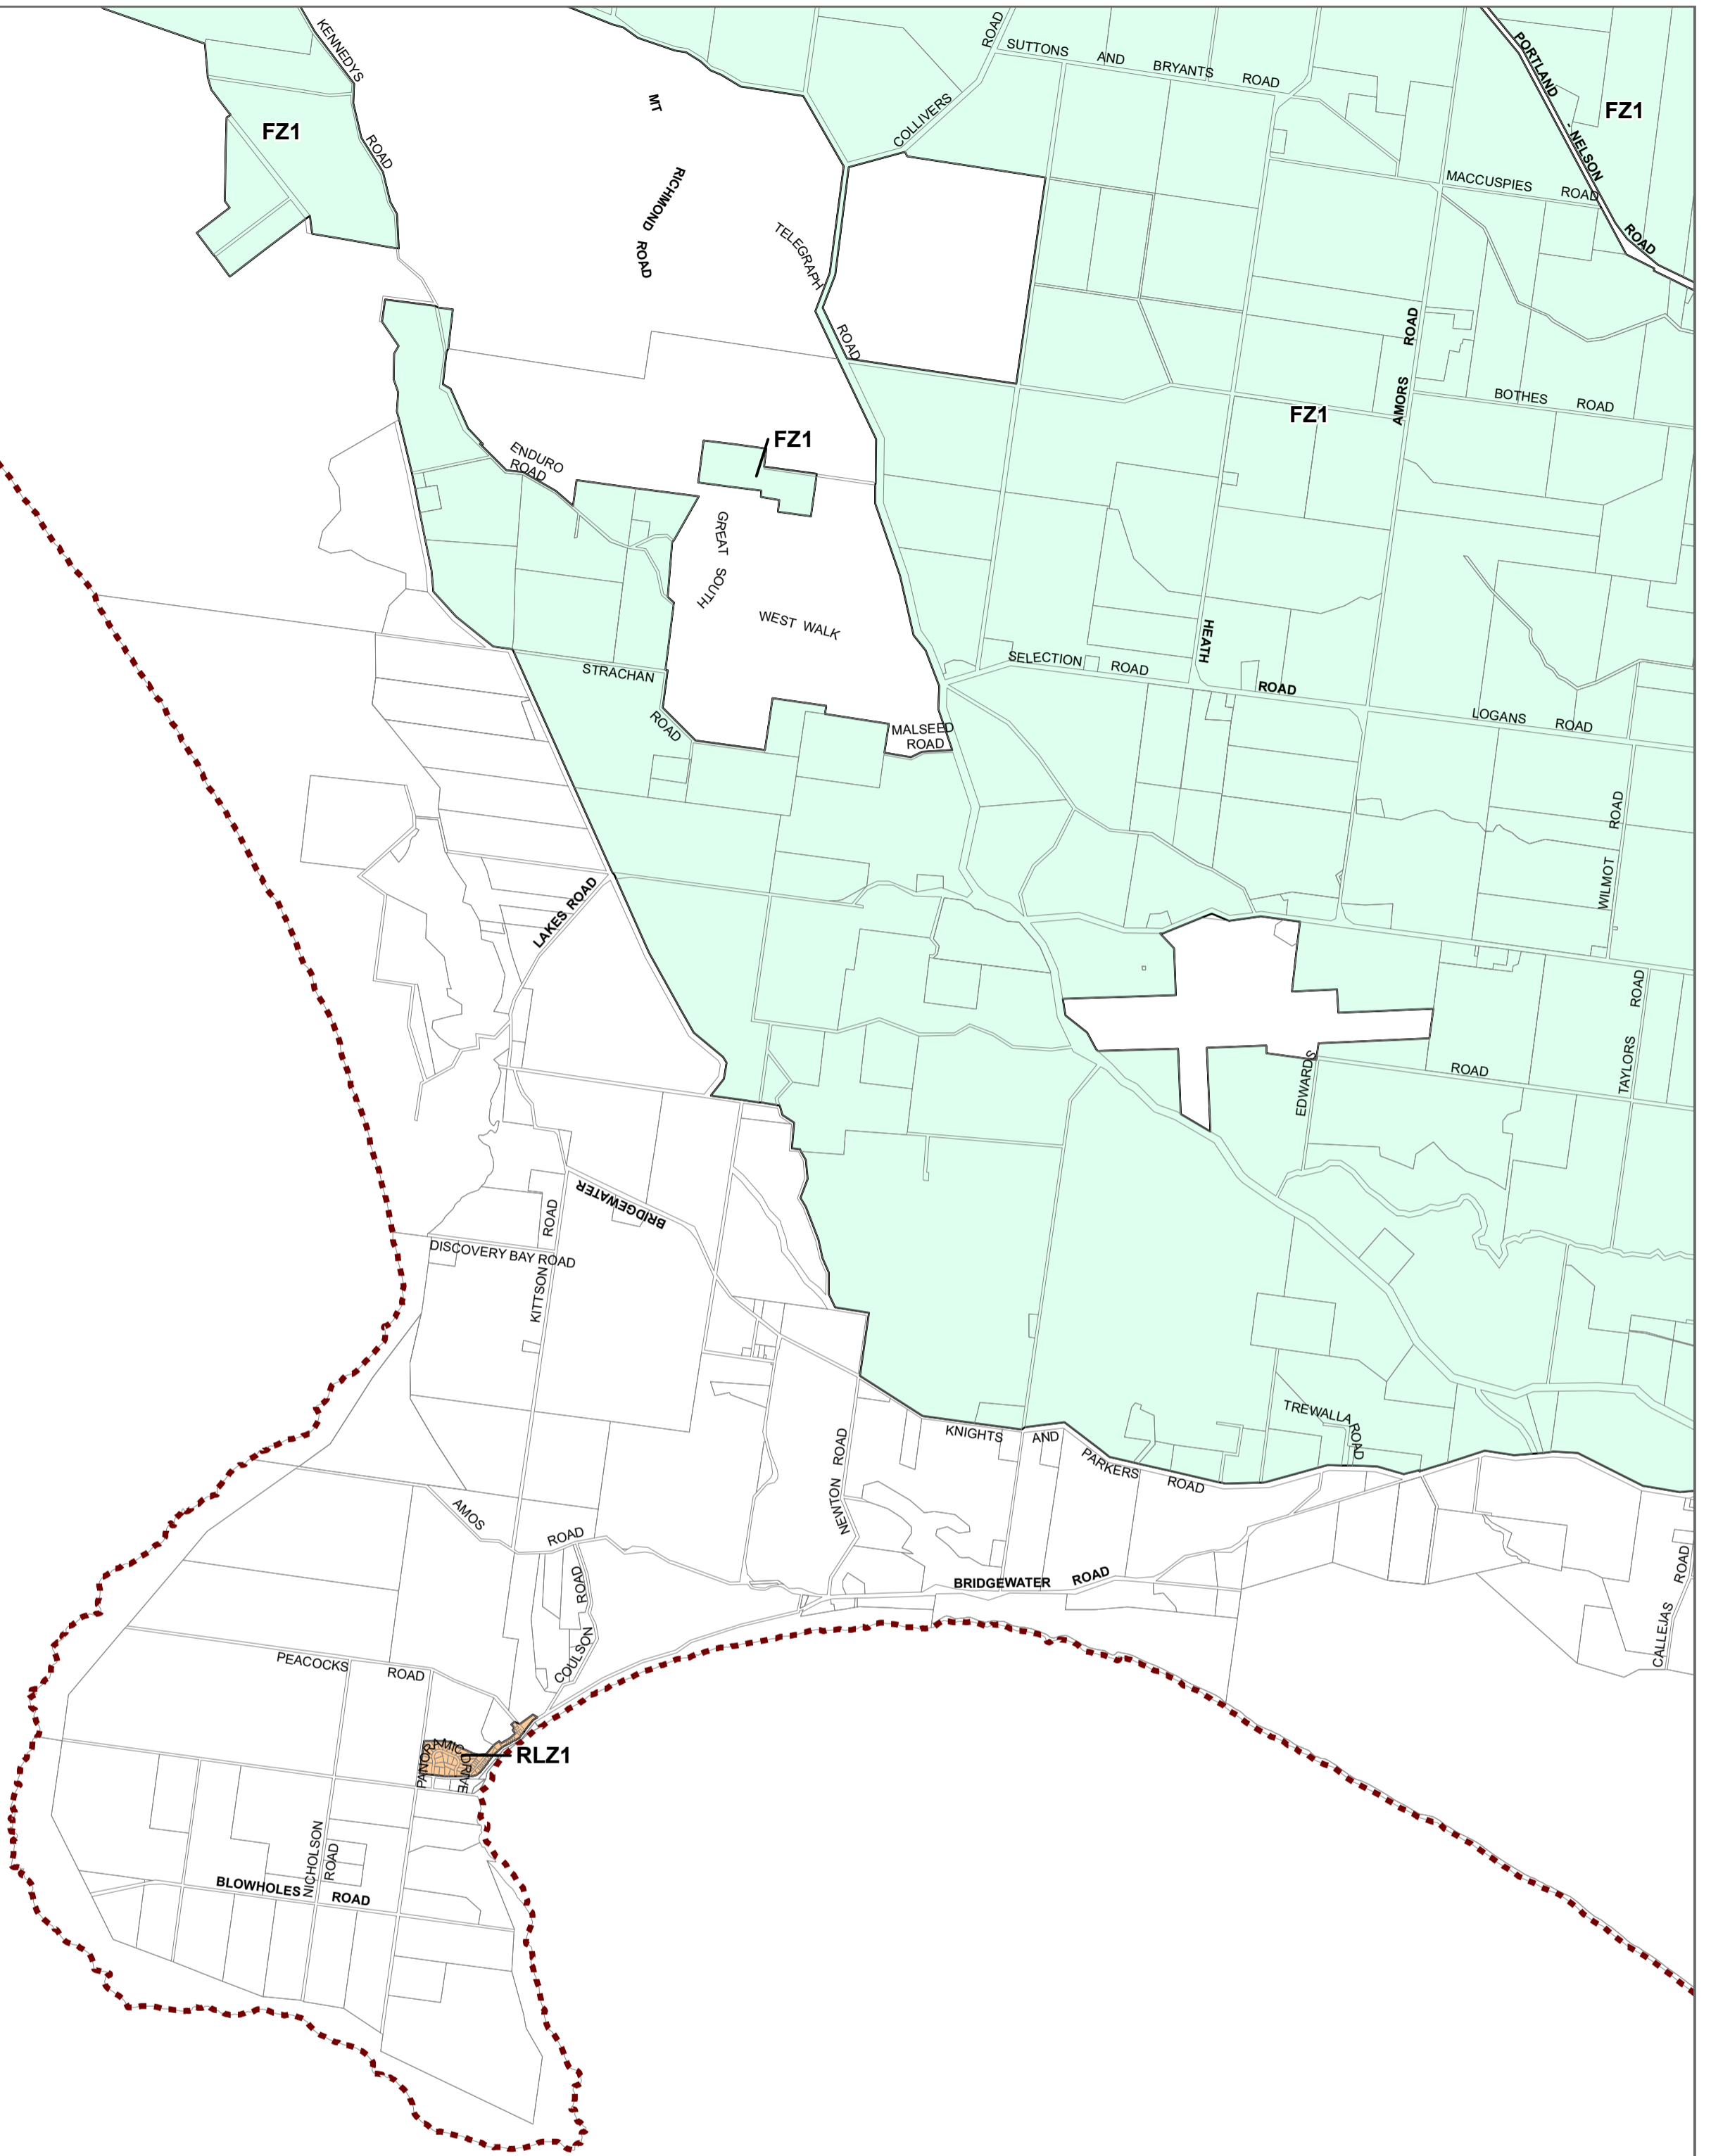

# GLENELG PLANNING SCHEME - LOCAL PROVISION AMENDMENT C106gelg

**LEGEND**  
 FZ1 - Farming Zone - Schedule 1  
 RLZ - Rural Living Zone

Municipal Boundary

**Disclaimer**  
 This publication may be of assistance to you but the State of Victoria and its employees do not guarantee that the publication is without flaw of any kind or is wholly appropriate for your particular purposes and therefore disclaims all liability for any error, loss or other consequence which may arise from you relying on any information in this publication.

© The State of Victoria Department of Environment, Land, Water and Planning 2021

Australian Map Grid Zone 54

Planning Group  
 Printed: 28/04/2021  
 Amendment Version: 4

Environment,  
 Land, Water  
 and Planning

INDEX TO ADJOINING SCHEME MAPS