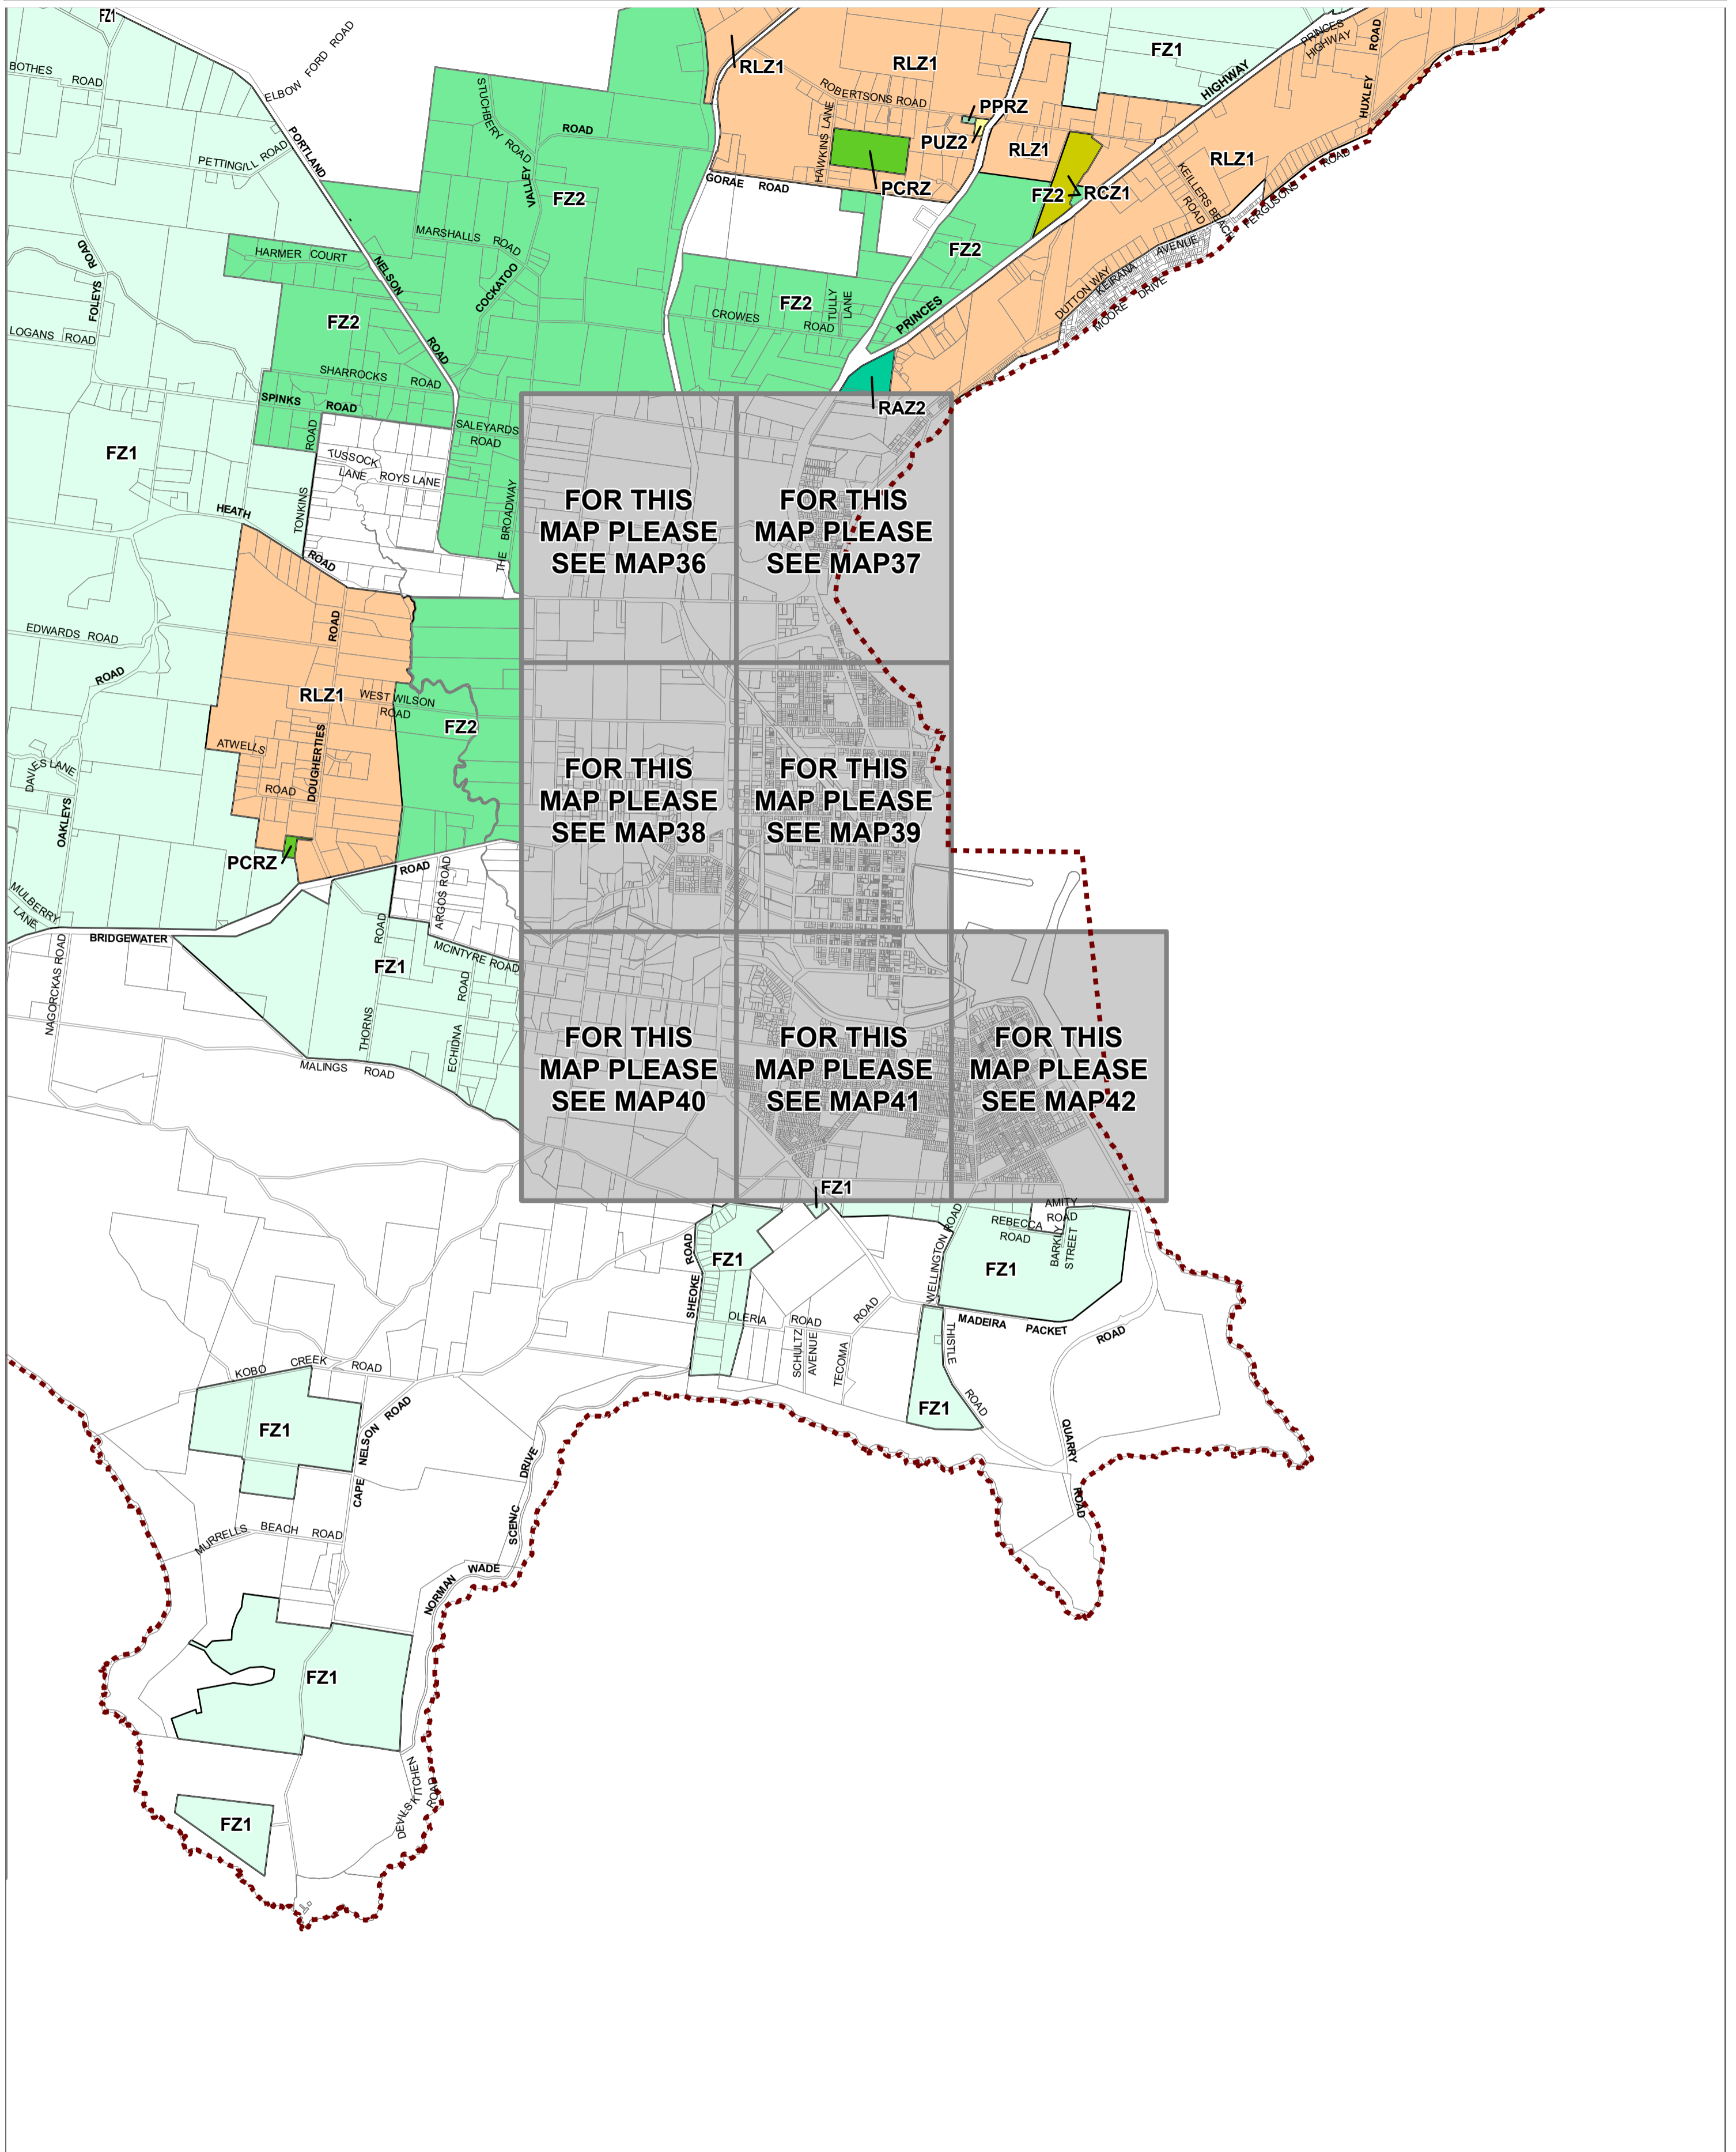

GLENELG PLANNING SCHEME - LOCAL PROVISION AMENDMENT C106gelg

LEGEND

C1Z - Commercial 1 Zone	PPRZ - Public Park and Recreation Zone
Farming Zone - Schedule 1	PUZ2 - Public Use Zone - Education
Farming Zone - Schedule 2	PUZ3 - Public Use Zone - Health and Community
GRZ - General Residential Zone	PUZ7 - Public Use Zone - Other Public Use
LDRZ - Low Density Residential Zone	RAZ - Rural Activity Zone
MUZ - Mixed Use Zone; MUZ4	RCZ - Rural Conservation Zone
PCRZ - Public Conservation and Resource Zone	RLZ - Rural Living Zone
Municipal Boundary	

© The State of Victoria Department of Environment, Land, Water and Planning 2021

0 1,750 3,500
Meters
Australian Map Grid Zone 54

NORTH

Planning Group
Printed: 16/11/2021
Amendment Version: 9

Environment, Land, Water and Planning