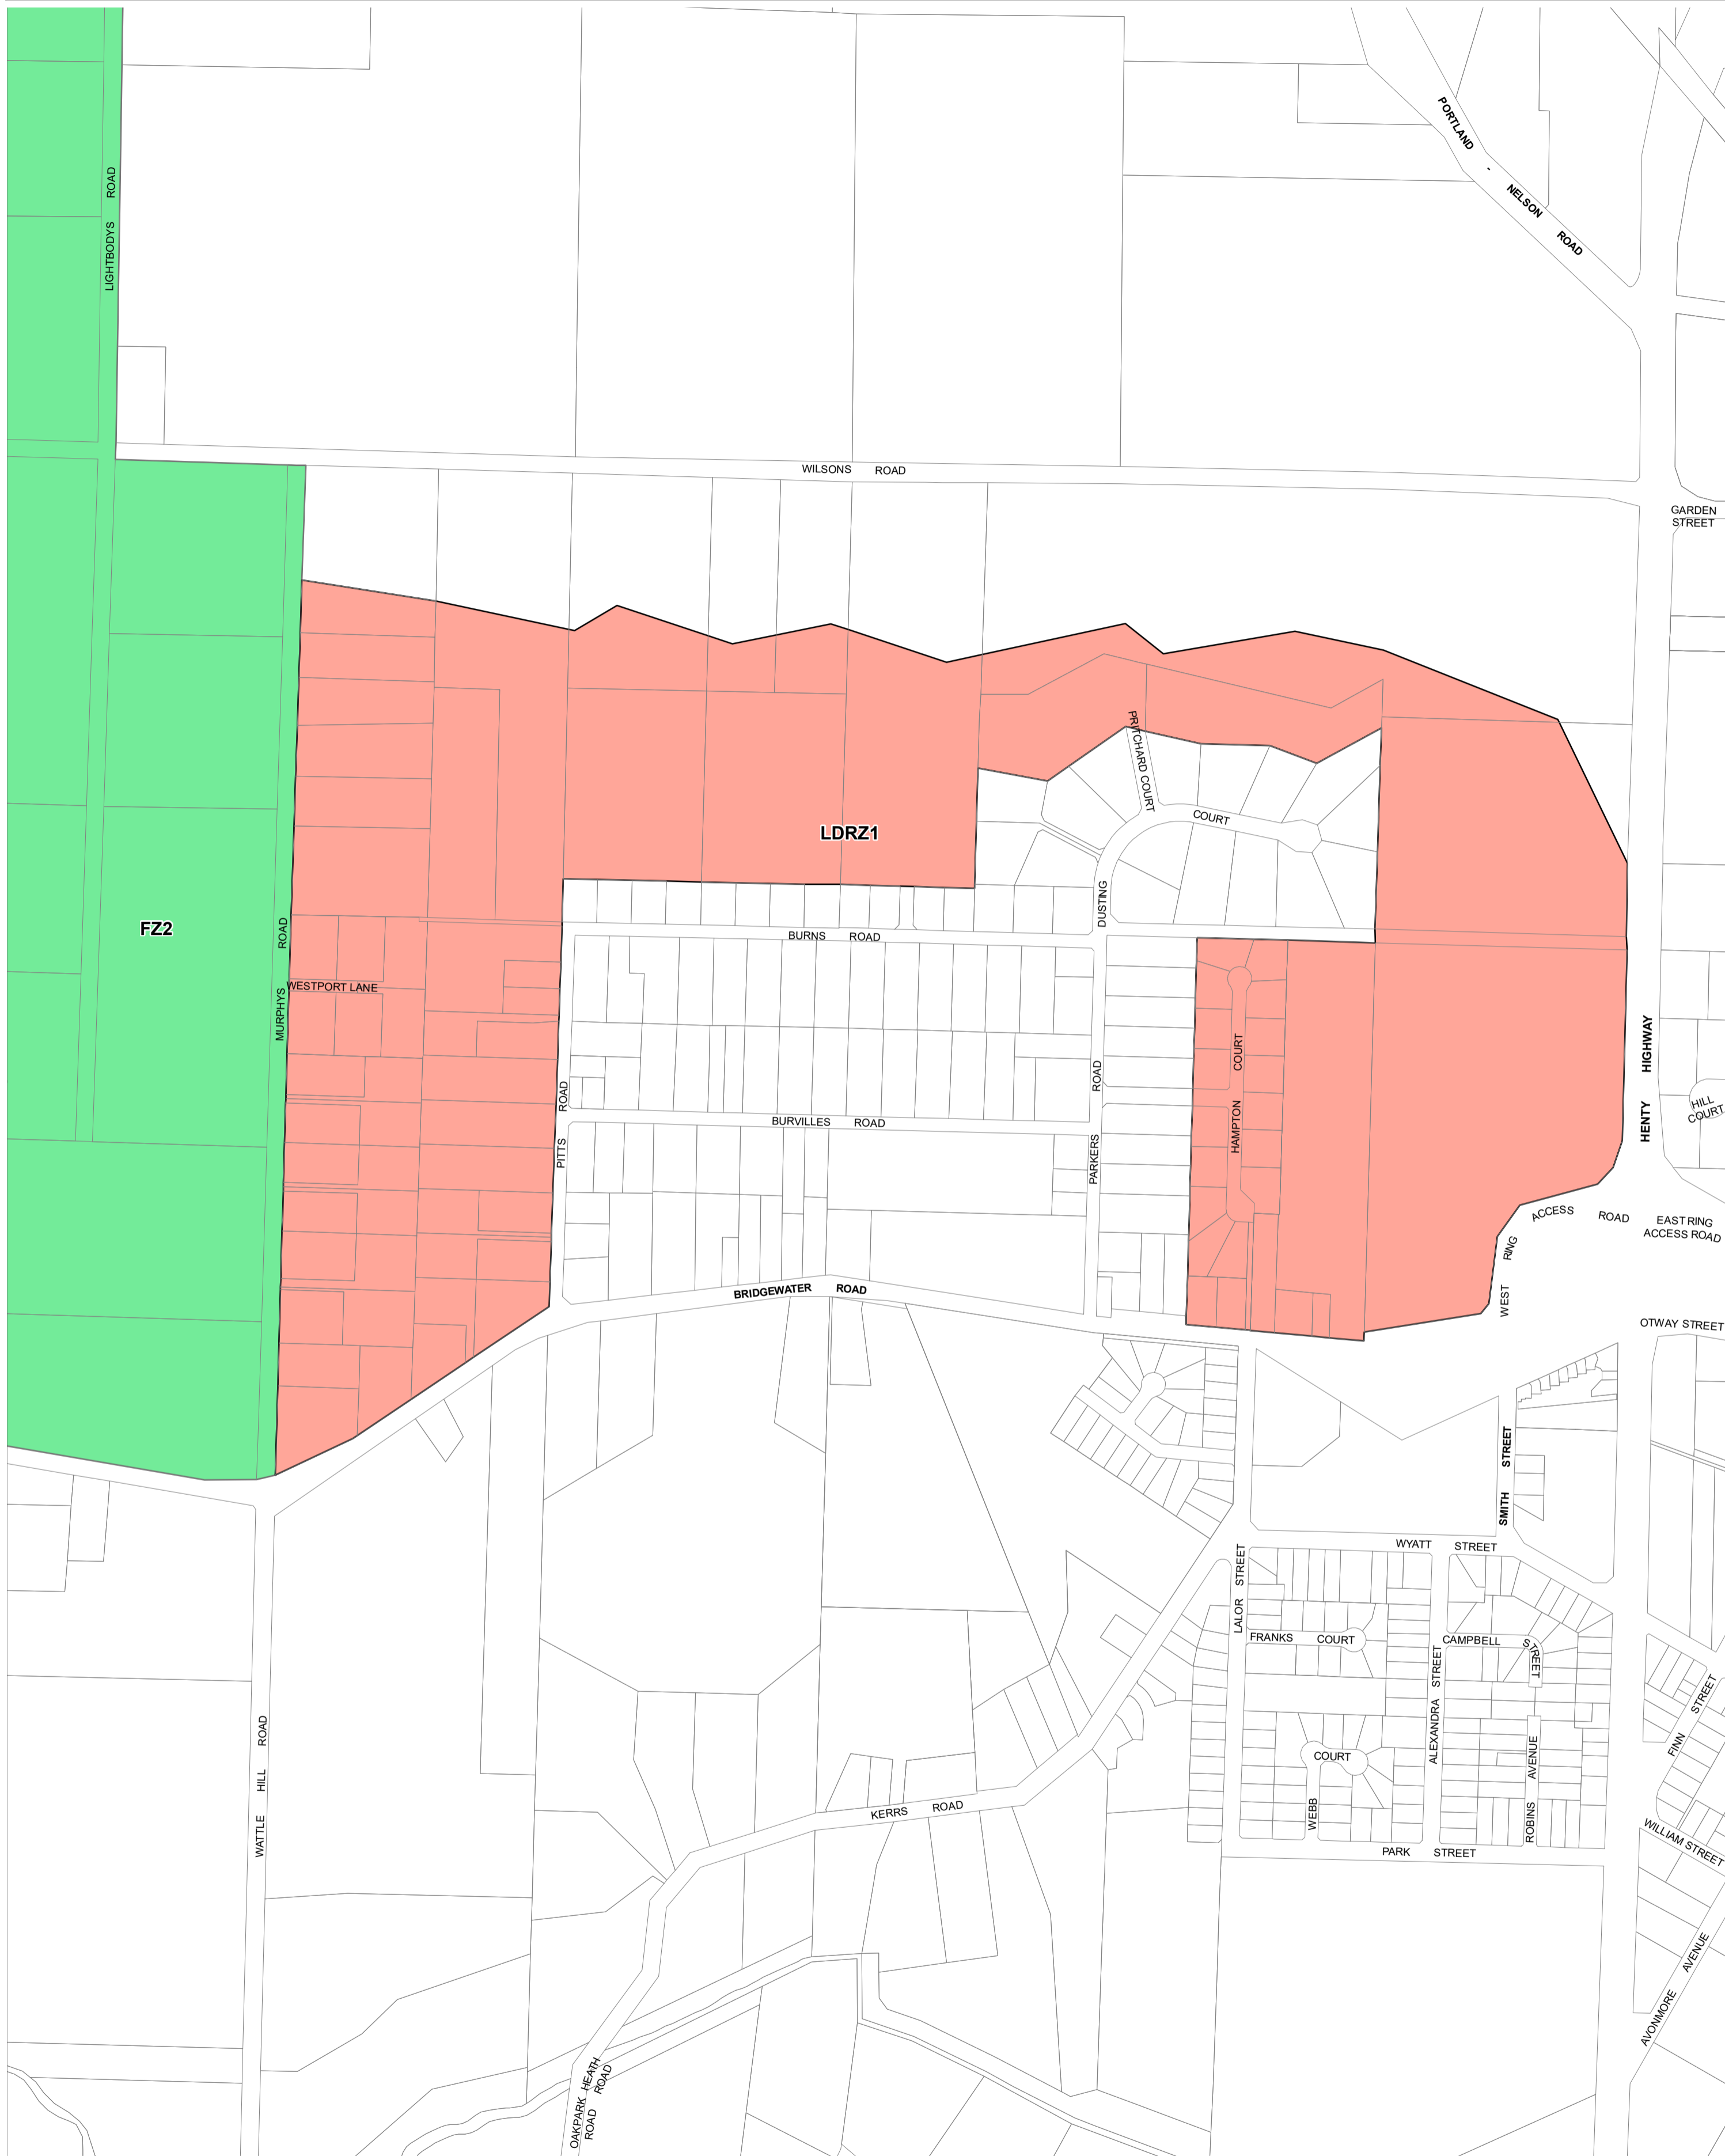

GLENELG PLANNING SCHEME - LOCAL PROVISION AMENDMENT C106gelg

LEGEND
■ Farming Zone - Schedule 2
■ LDRZ - Low Density Residential Zone

Municipal Boundary

Disclaimer
 This publication may be of assistance to you but the State of Victoria and its employees do not guarantee that the publication is without flaw of any kind or is wholly appropriate for your particular purposes and therefore disclaims all liability for any error, loss or other consequence which may arise from you relying on any information in this publication.

© The State of Victoria Department of Environment, Land, Water and Planning 2021

Australian Map Grid Zone 54

Planning Group
 Printed: 16/11/2021
 Amendment Version: 9

Environment,
Land, Water
and Planning

INDEX TO ADJOINING SCHEME MAPS