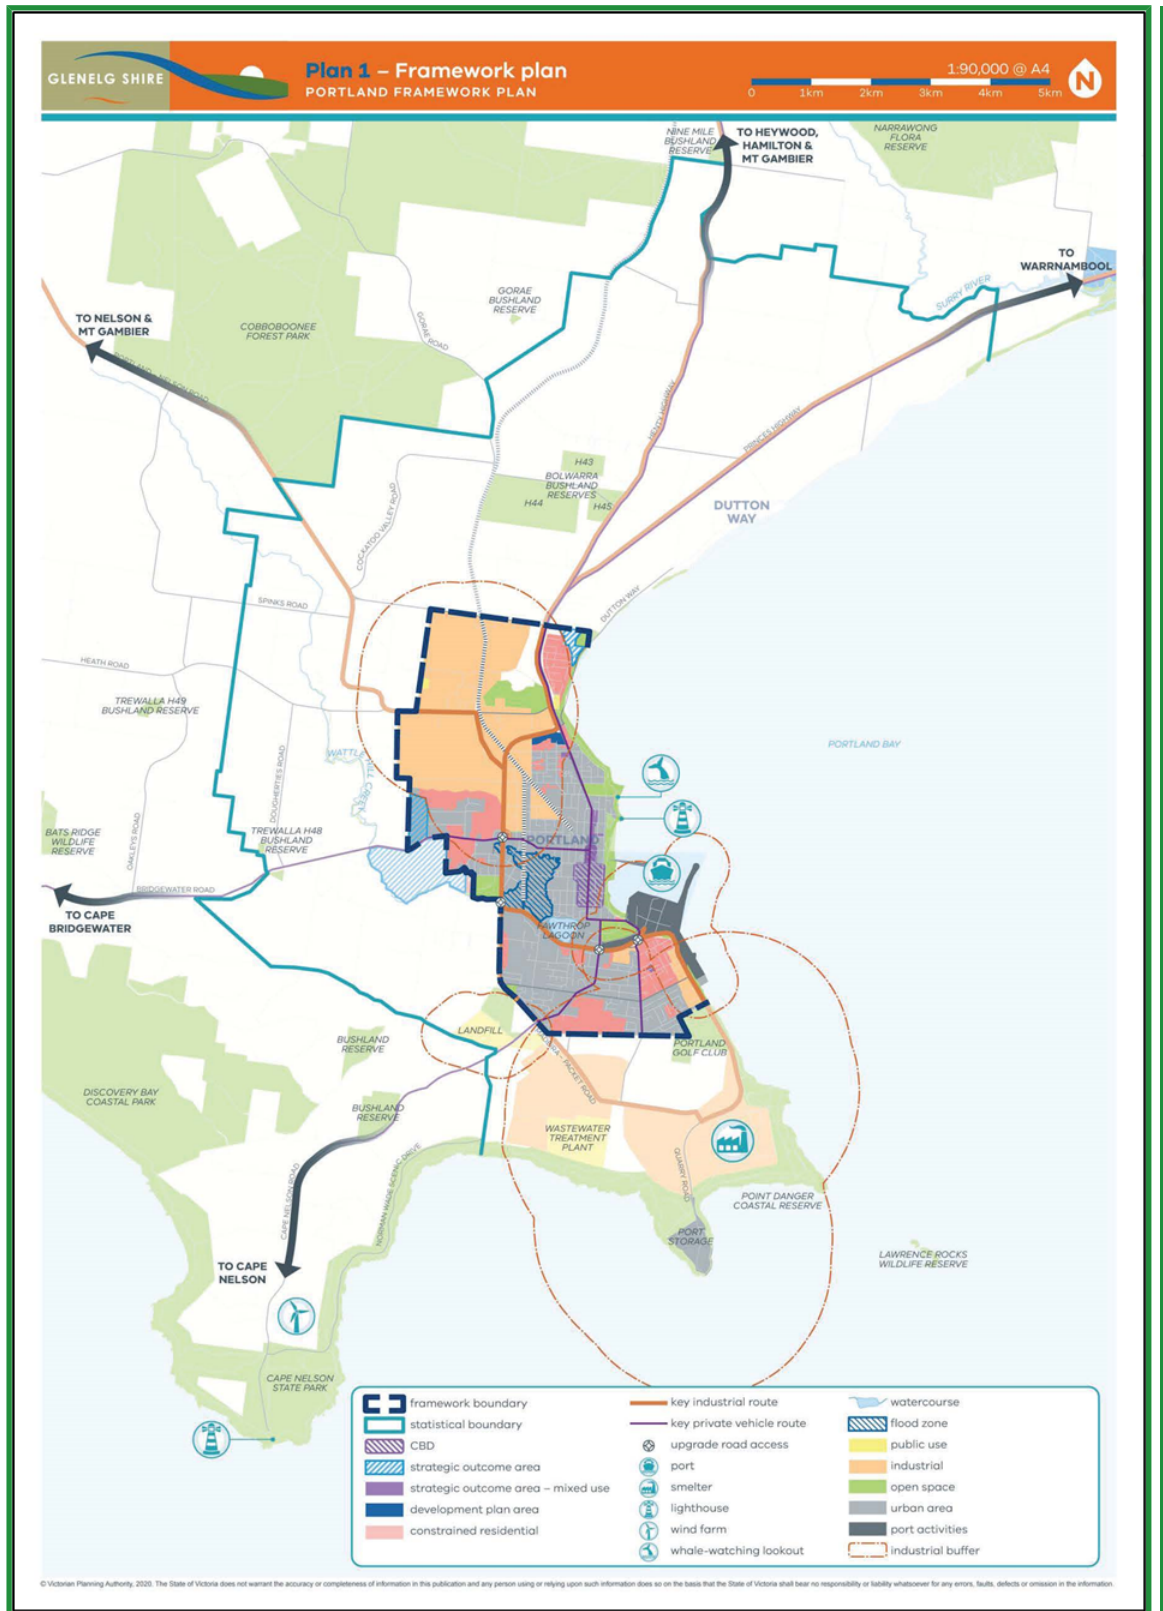

02.04

GLENELG SHIRE COUNCIL STRATEGIC FRAMEWORK PLAN PLANS

46/04/2020 - / - / - -
 G402gelg Proposed C106gelg

GLENELG PLANNING SCHEME

Map 1: Glenelg Shire Council Framework Plan

GLENELG PLANNING SCHEME

Map 2: Portland Framework Plan