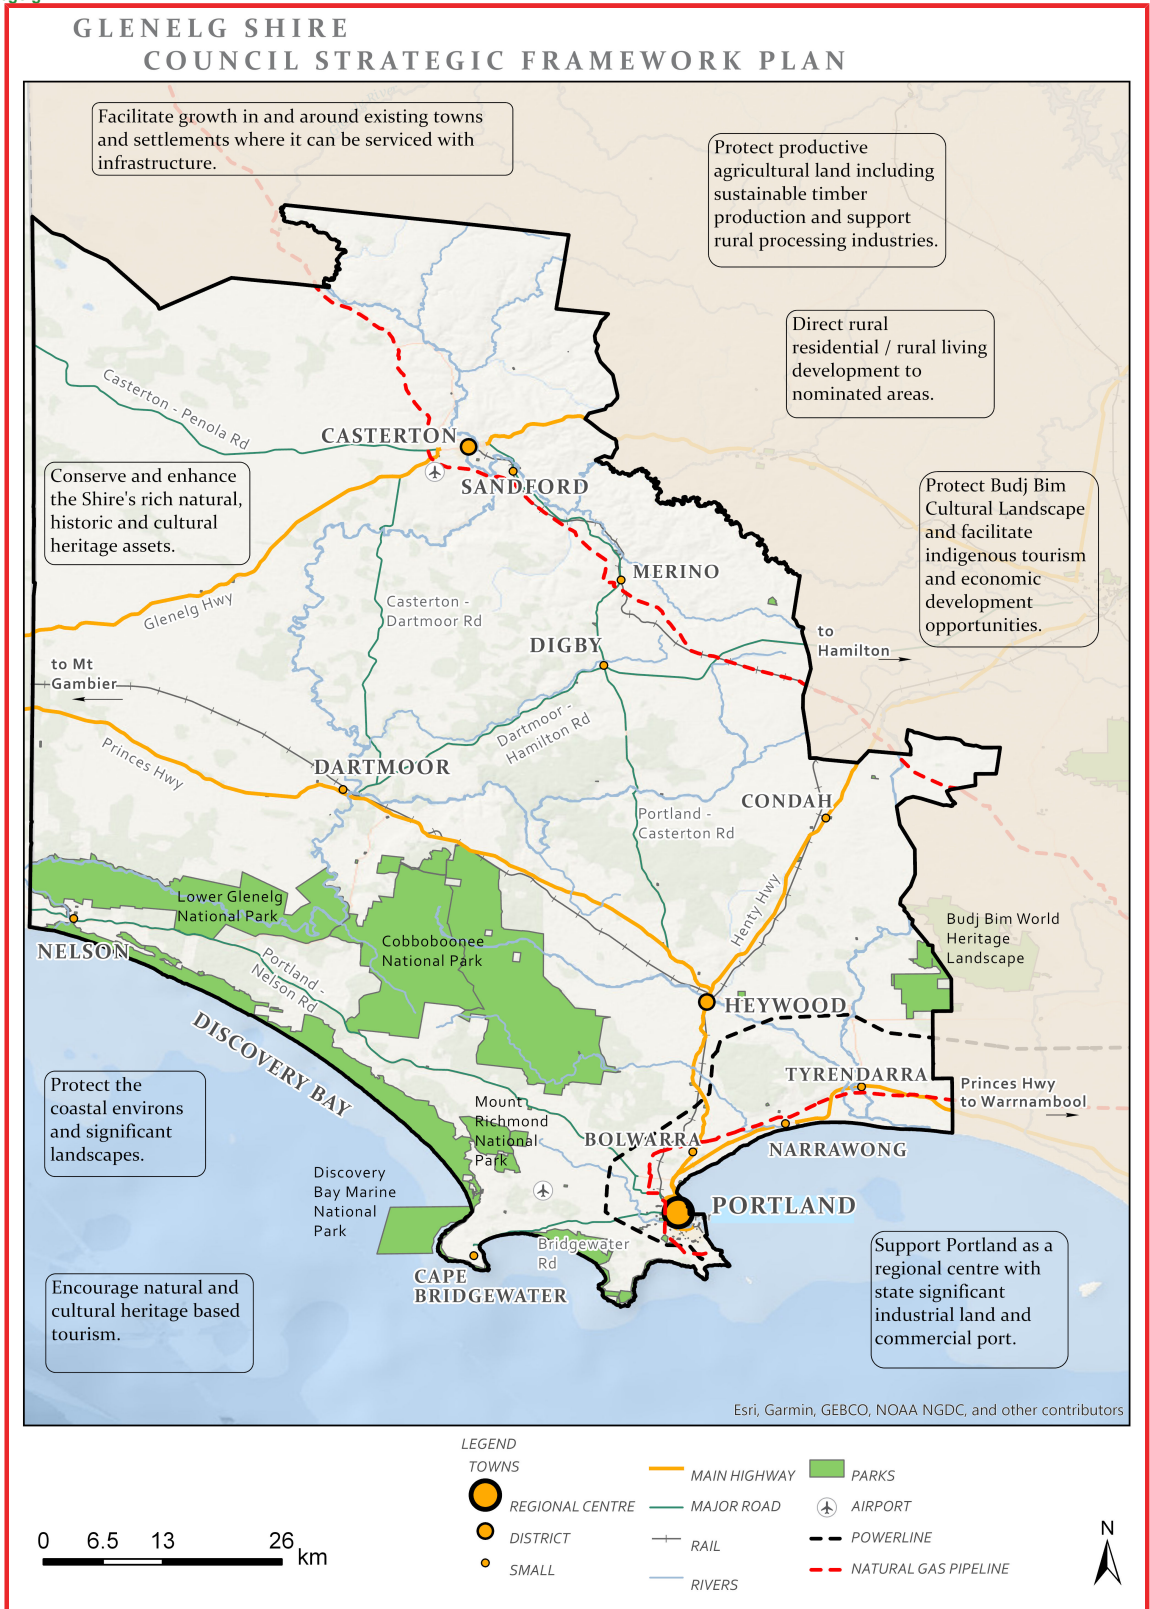

02.04

GLENELG SHIRE COUNCIL STRATEGIC FRAMEWORK PLAN PLANS

46/04/2020 - / - / - -
 G402gelg Proposed C106gelg

GLENELG PLANNING SCHEME

Map 1: Glenelg Shire Council Framework Plan

GLENELG PLANNING SCHEME

Map 2: Portland Framework Plan