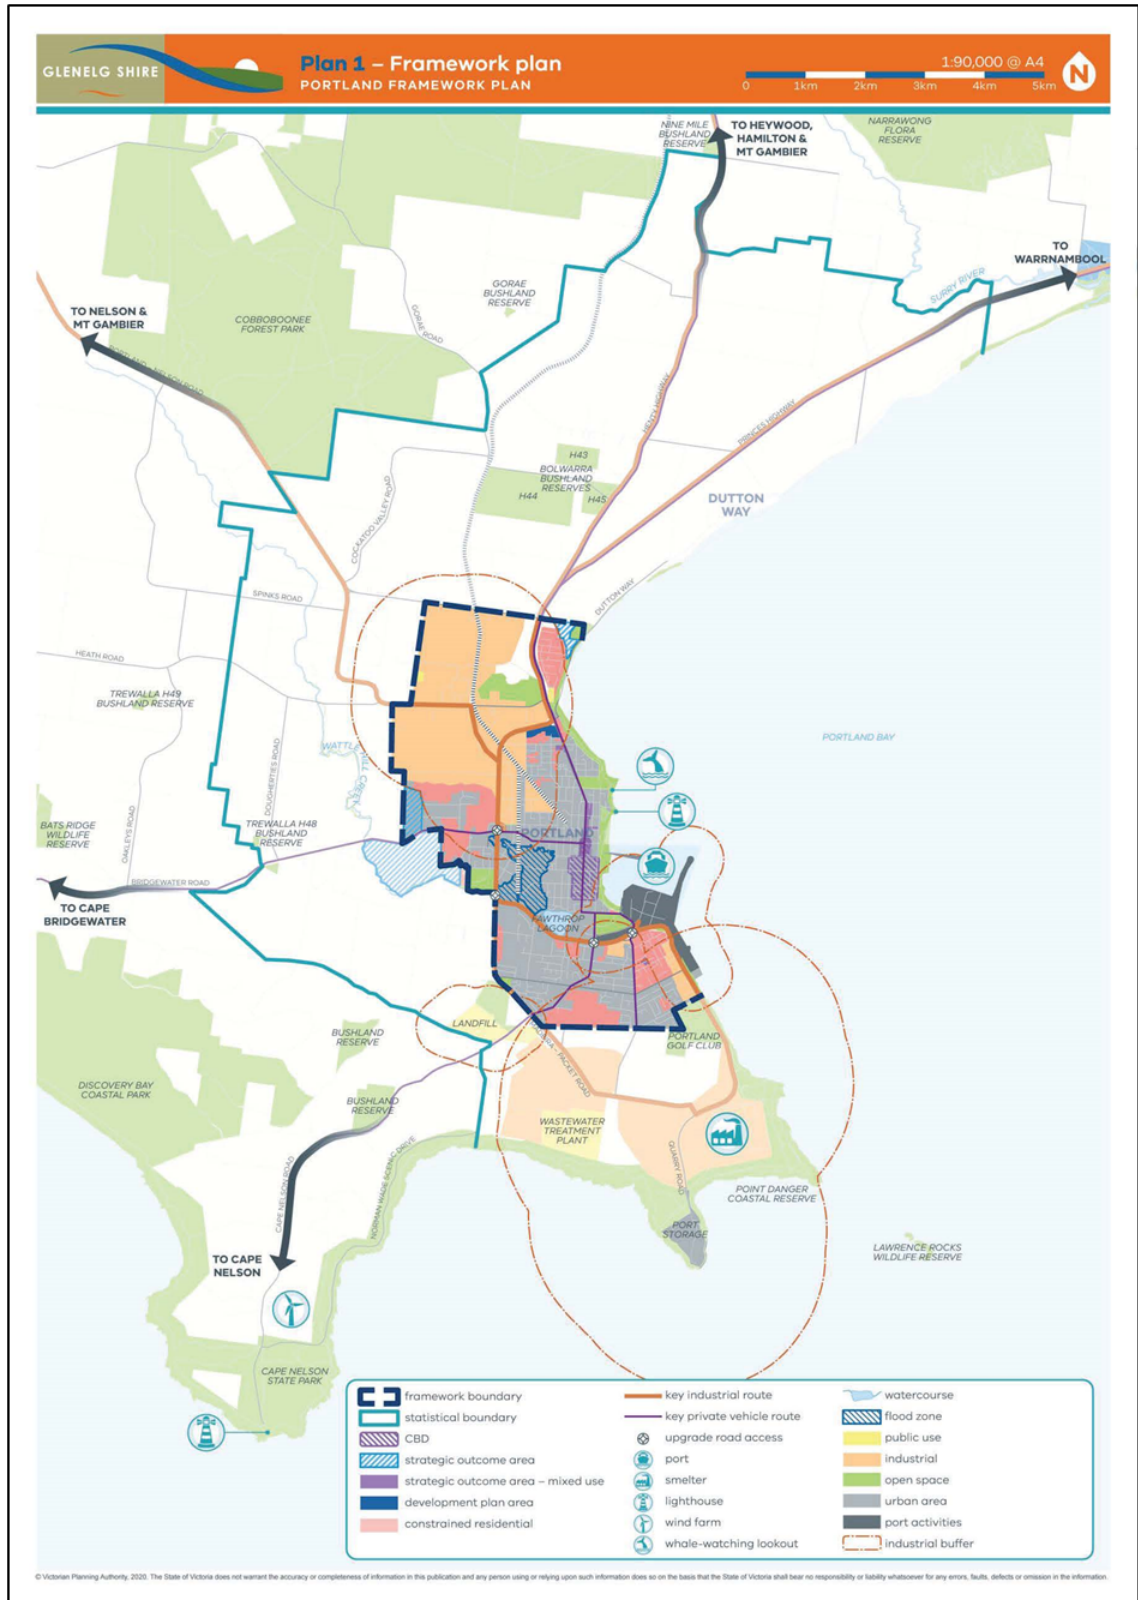

02.04

Proposed C106gelg

GLENELG SHIRE COUNCIL STRATEGIC FRAMEWORK PLANS

Map 1: Glenelg Shire Council Framework Plan

GLENELG PLANNING SCHEME

Map 2: Portland Framework Plan