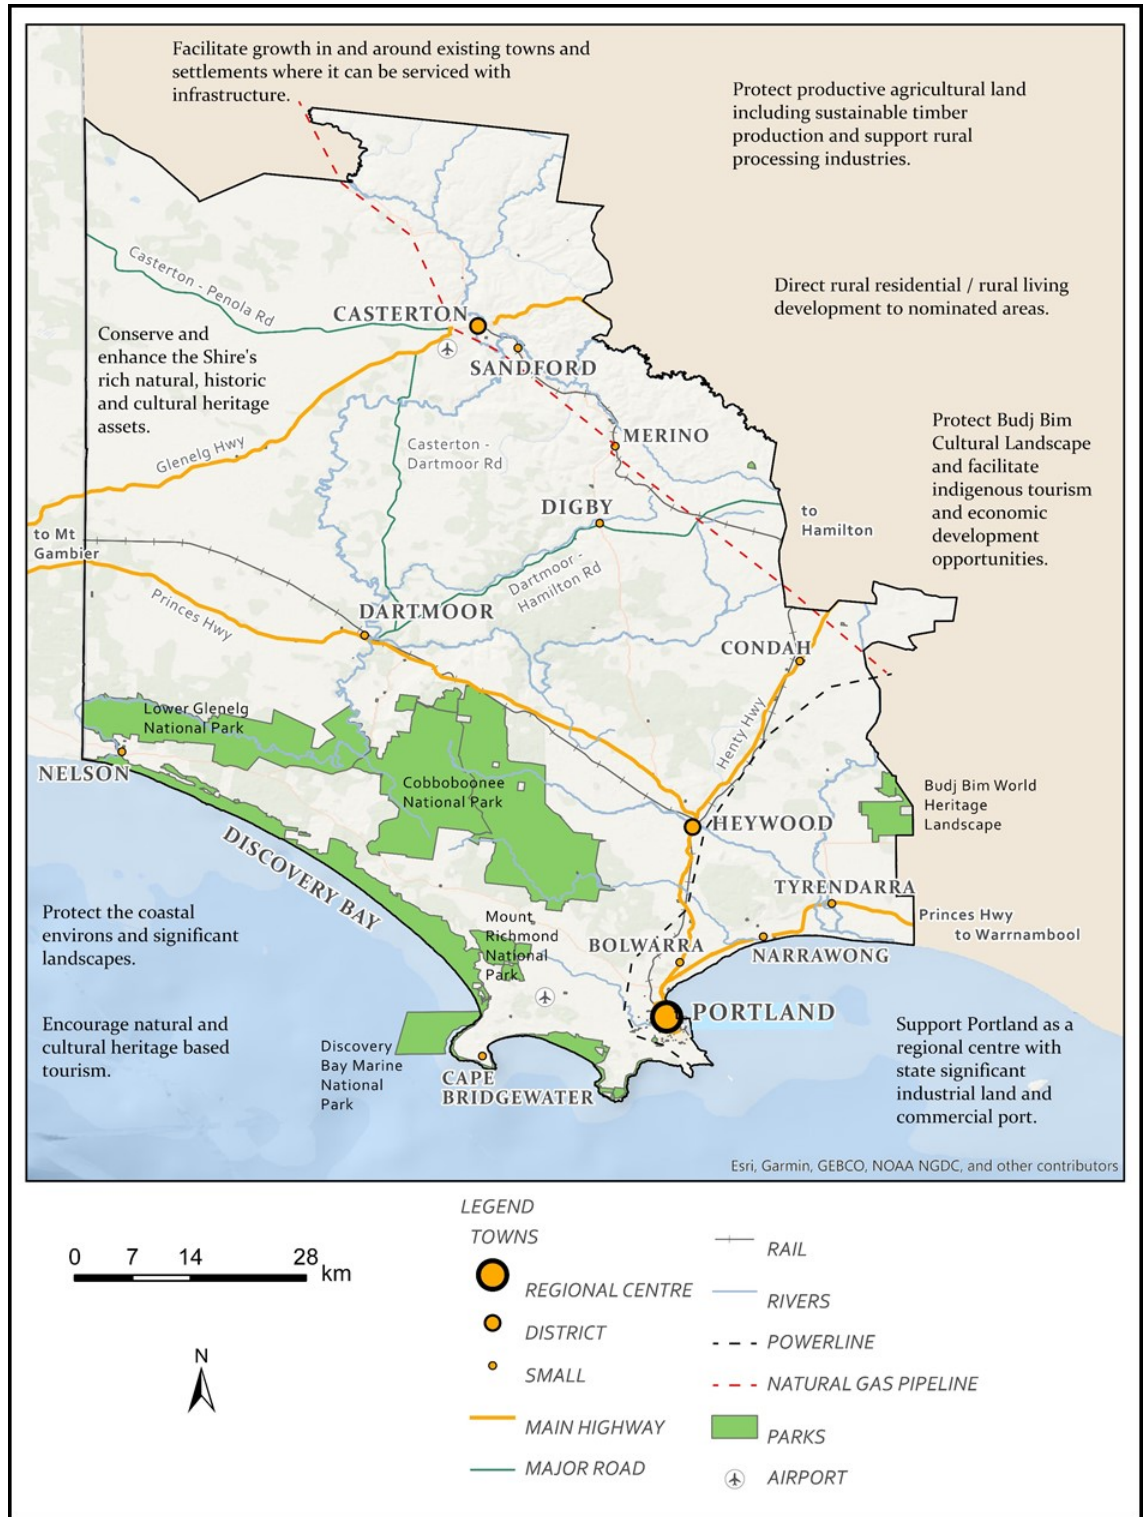

02.04

Proposed C106gelg

GLENELG SHIRE COUNCIL STRATEGIC FRAMEWORK PLANS

Map 1: Glenelg Shire Council Framework Plan

GLENELG PLANNING SCHEME

Map 2: Portland Framework Plan