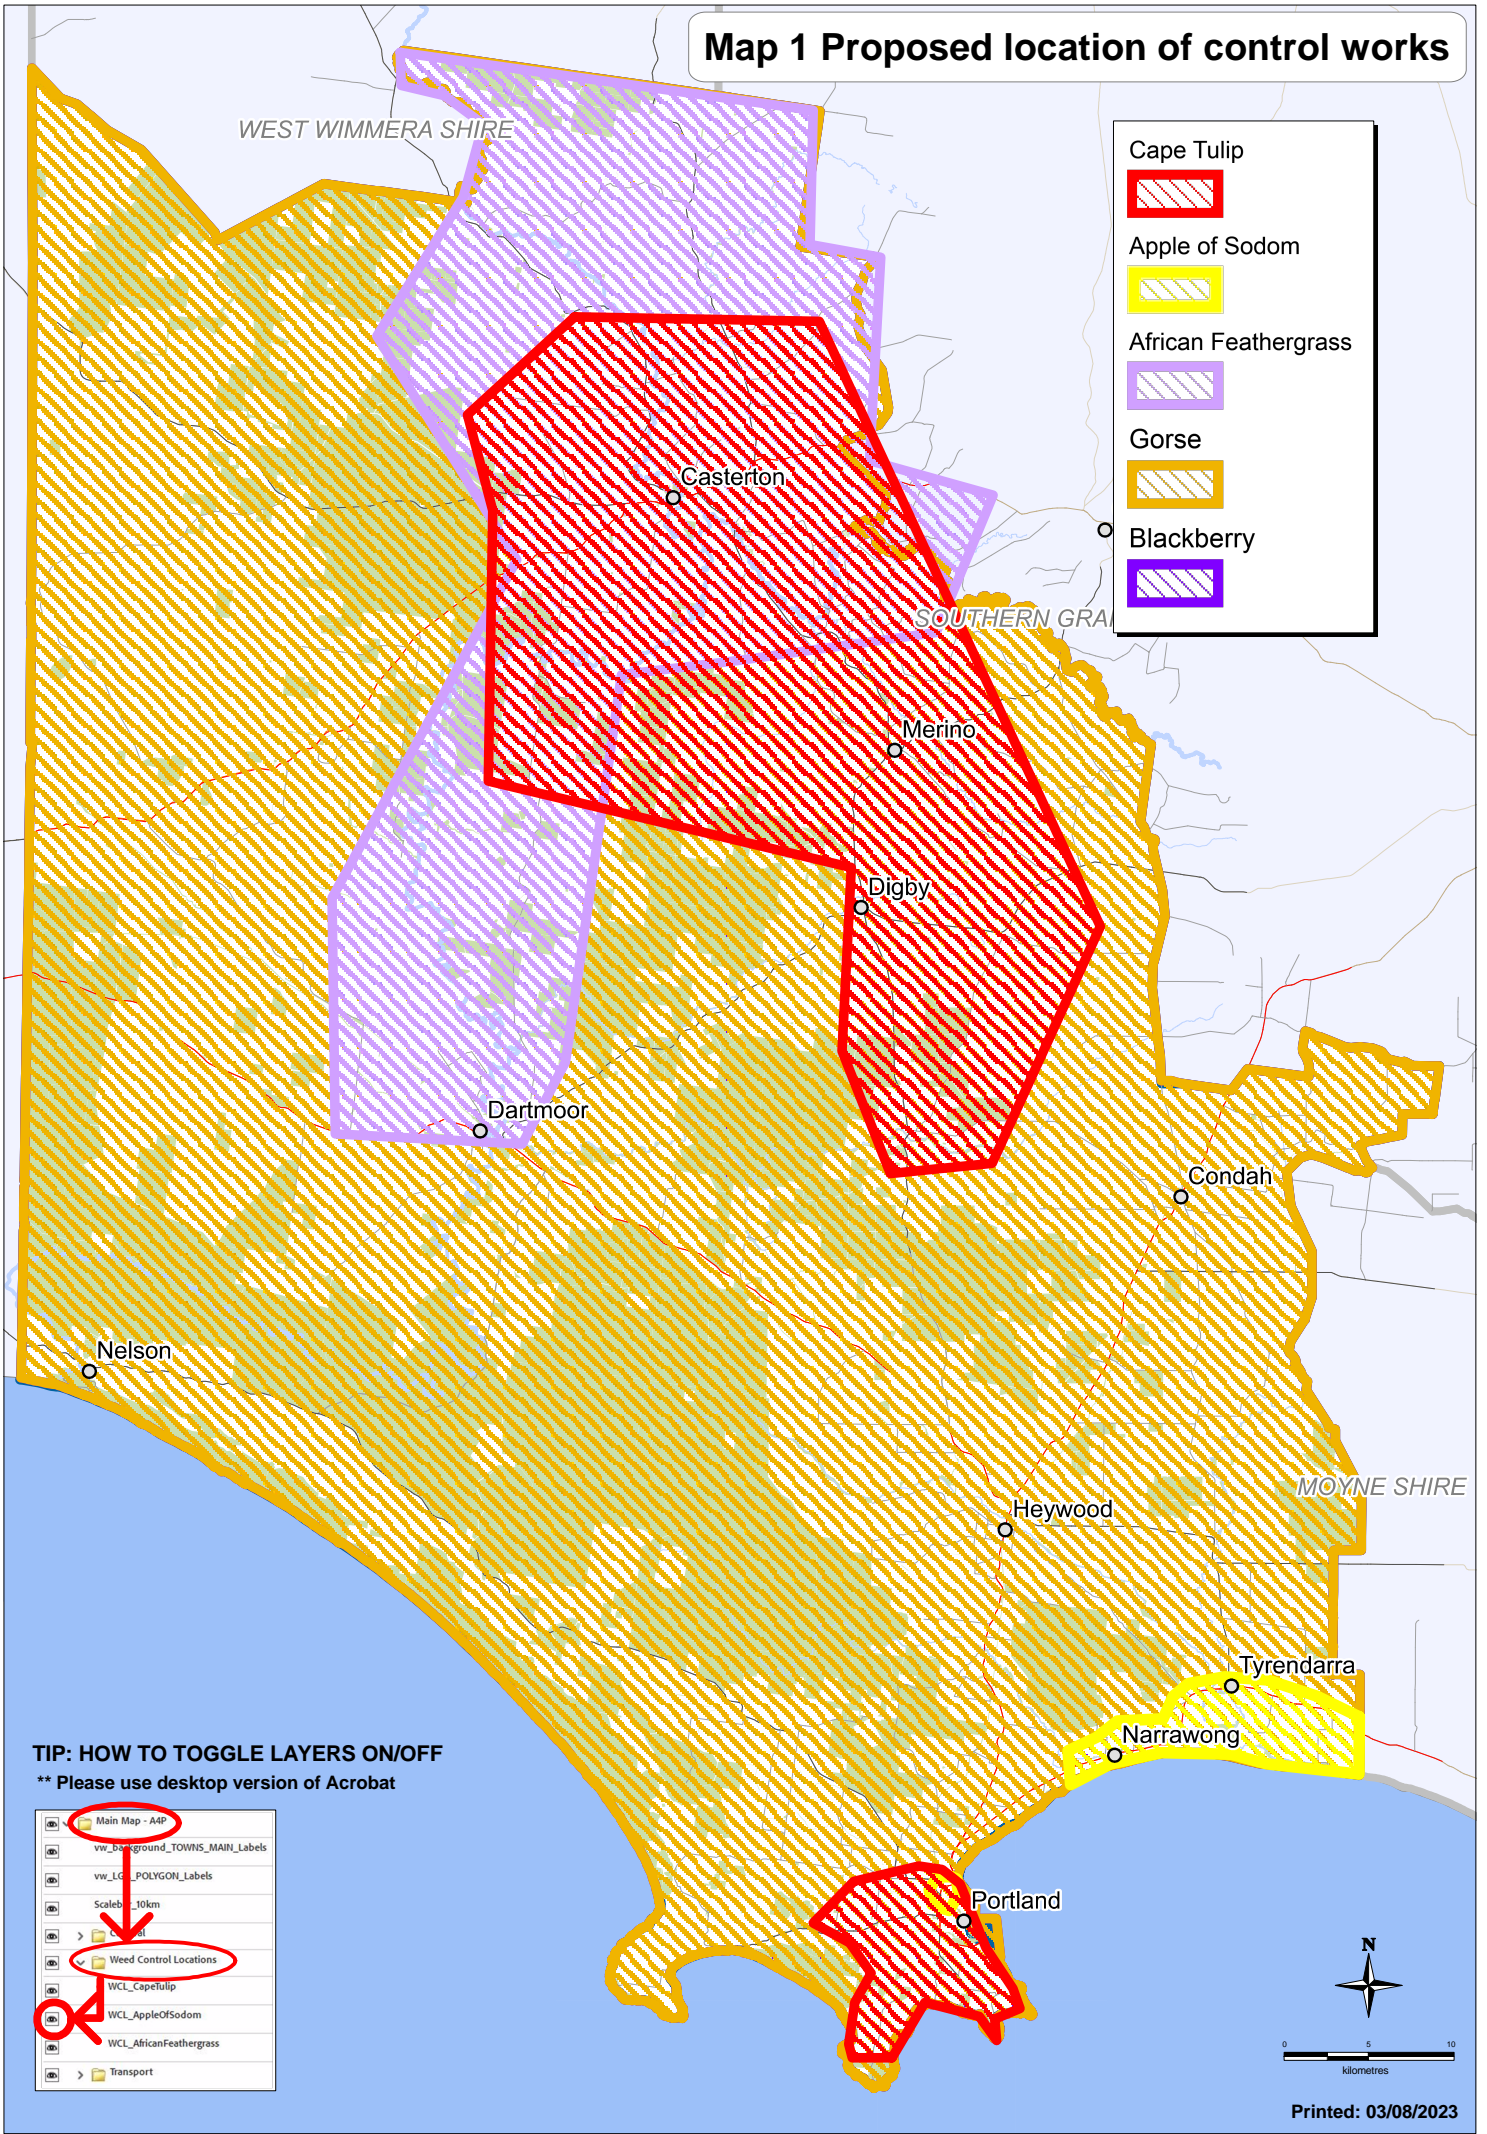

Map 1 Proposed location of control works

Legend:

- Cape Tulip
- Apple of Sodom
- African Feathergrass
- Gorse
- Blackberry

TIP: HOW TO TOGGLE LAYERS ON/OFF
** Please use desktop version of Acrobat

The screenshot shows the Acrobat layer control panel with the following layers listed:

- Main Map - A4P
- vw_Background_TOWNS_MAIN_Labels
- vw_LC_POLYGON_Labels
- Scale: 10km
- ▼ Weed Control Locations (checked)
- WCL_CapeTulip (checked)
- WCL_AppleOfSodom (checked)
- WCL_AfricanFeathergrass (checked)
- Transport

Scale: 0 5 10 kilometers